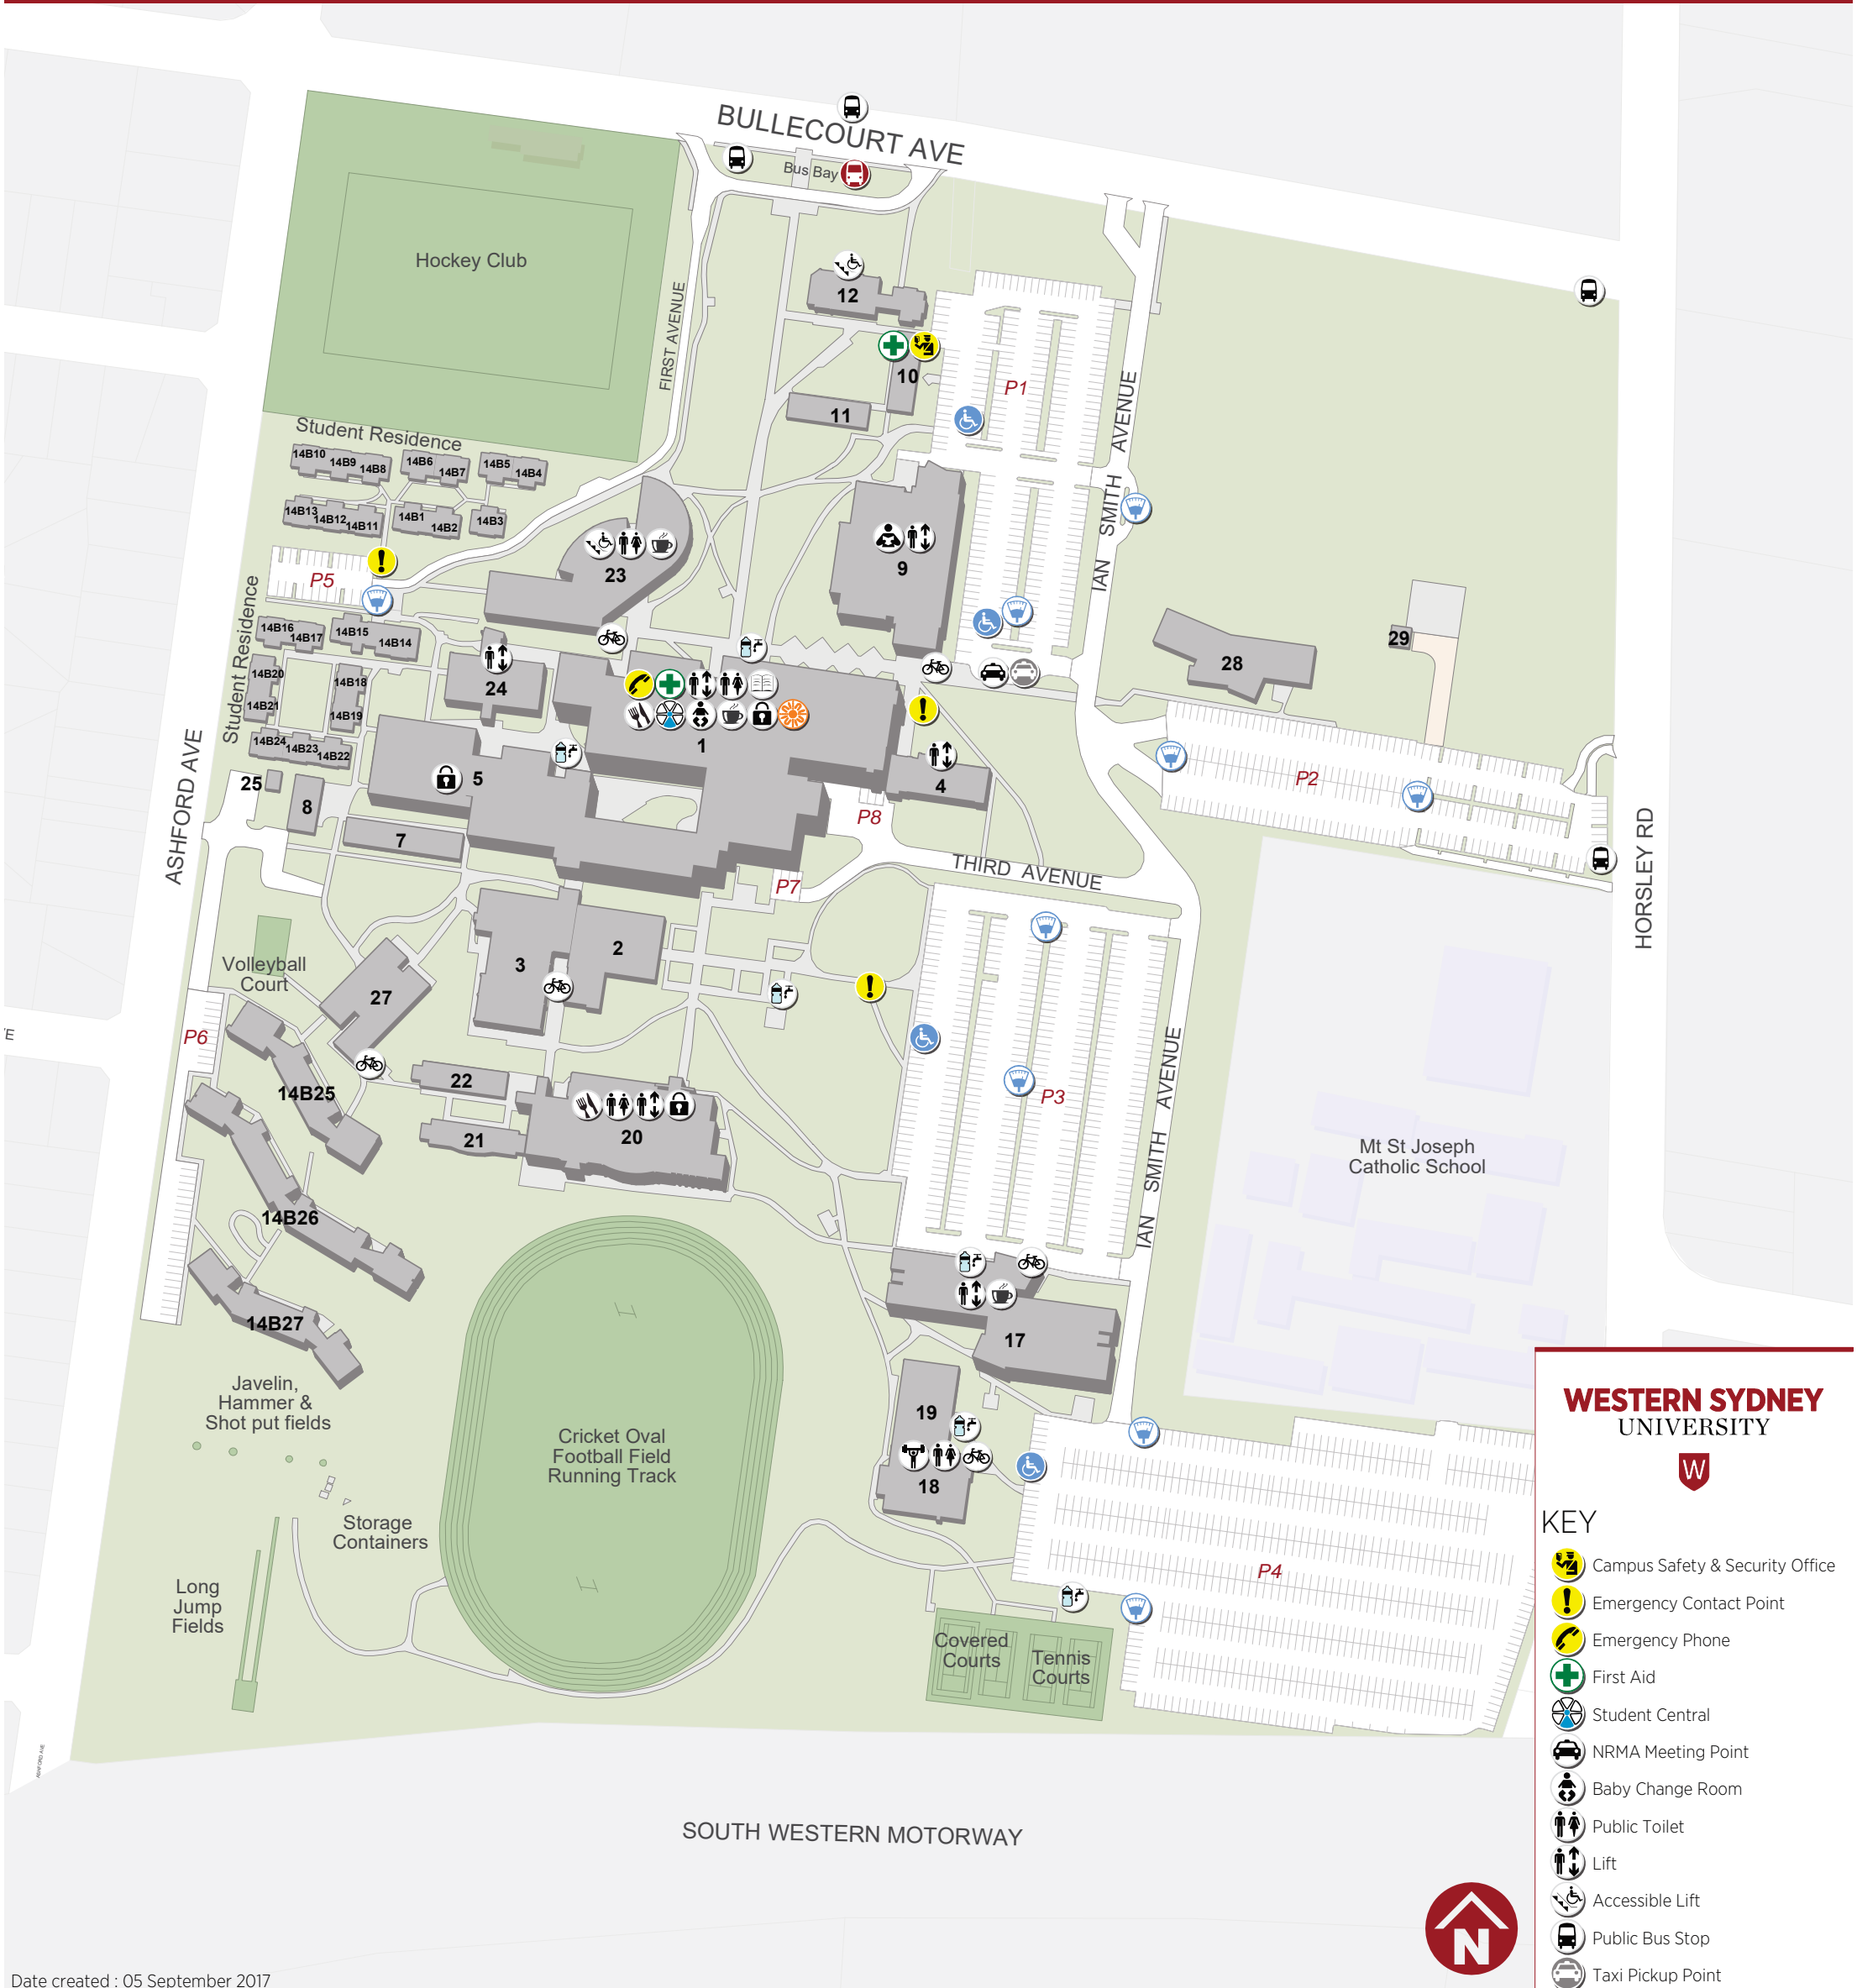

Bankstown campus

WESTERN SYDNEY UNIVERSITY

- KEY**
- Campus Safety & Security Office
 - Emergency Contact Point
 - Emergency Phone
 - First Aid
 - Student Central
 - NRMA Meeting Point
 - Baby Change Room
 - Public Toilet
 - Lift
 - Accessible Lift
 - Public Bus Stop
 - Taxi Pickup Point
 - Bike Rack
 - Accessible Parking
 - Parking Ticket Machine
 - Filtered Water Refill Station
 - Lockers
 - Kitchenette
 - Food Outlets
 - Library
 - Student Central
 - Learning Commons
 - The Co-op
 - Gym

Western Sydney University is a smoke-free environment

Date created : 05 September 2017

Badanami Centre for Indigenous Education	12	Library	Joyce Wylie Library 9	School of Social Sciences & Psychology	Barr House 24	The College	17
Campus Life Office	1	Margot Hardy Gallery	23	Foundational Processes of Behaviour Research Labs	Barr House 24	The MARCS Institute for Brain, Behaviour & Development	1, 3, 5, 9
Campus Safety & Security	10	Multi Faith Centre Chaplaincy / Muslim Prayer Rooms	10	Student Central	1	Babylab	1
Capital Works & Facilities	10	Office of the PVC (Learning Transformations)	1	Student Support Services	1	The Co-op	1
Childcare Centre	28	Queer Room	1	Counselling Service	11	Urban Research Program	3
Computer Labs & IT Support	23	Religion & Society Research Centre	1	Disability Service	11	Western Sydney University Gym	18
Counselling Service	21	School of Business	20	PASS Program	23	Western Sydney University Village	14
Food Outlets		School of Education	1, 4, 19, 23	Student Campus Council	1	Womens Room	1
Food Court, Coffee Express	1	Indigenous Student Support	1	Student Representation & Participation	2	Writing and Society Research Centre	3
Café 20	20	School of Humanities & Communication Arts	1, 5, 7	Student Welfare Service	1		