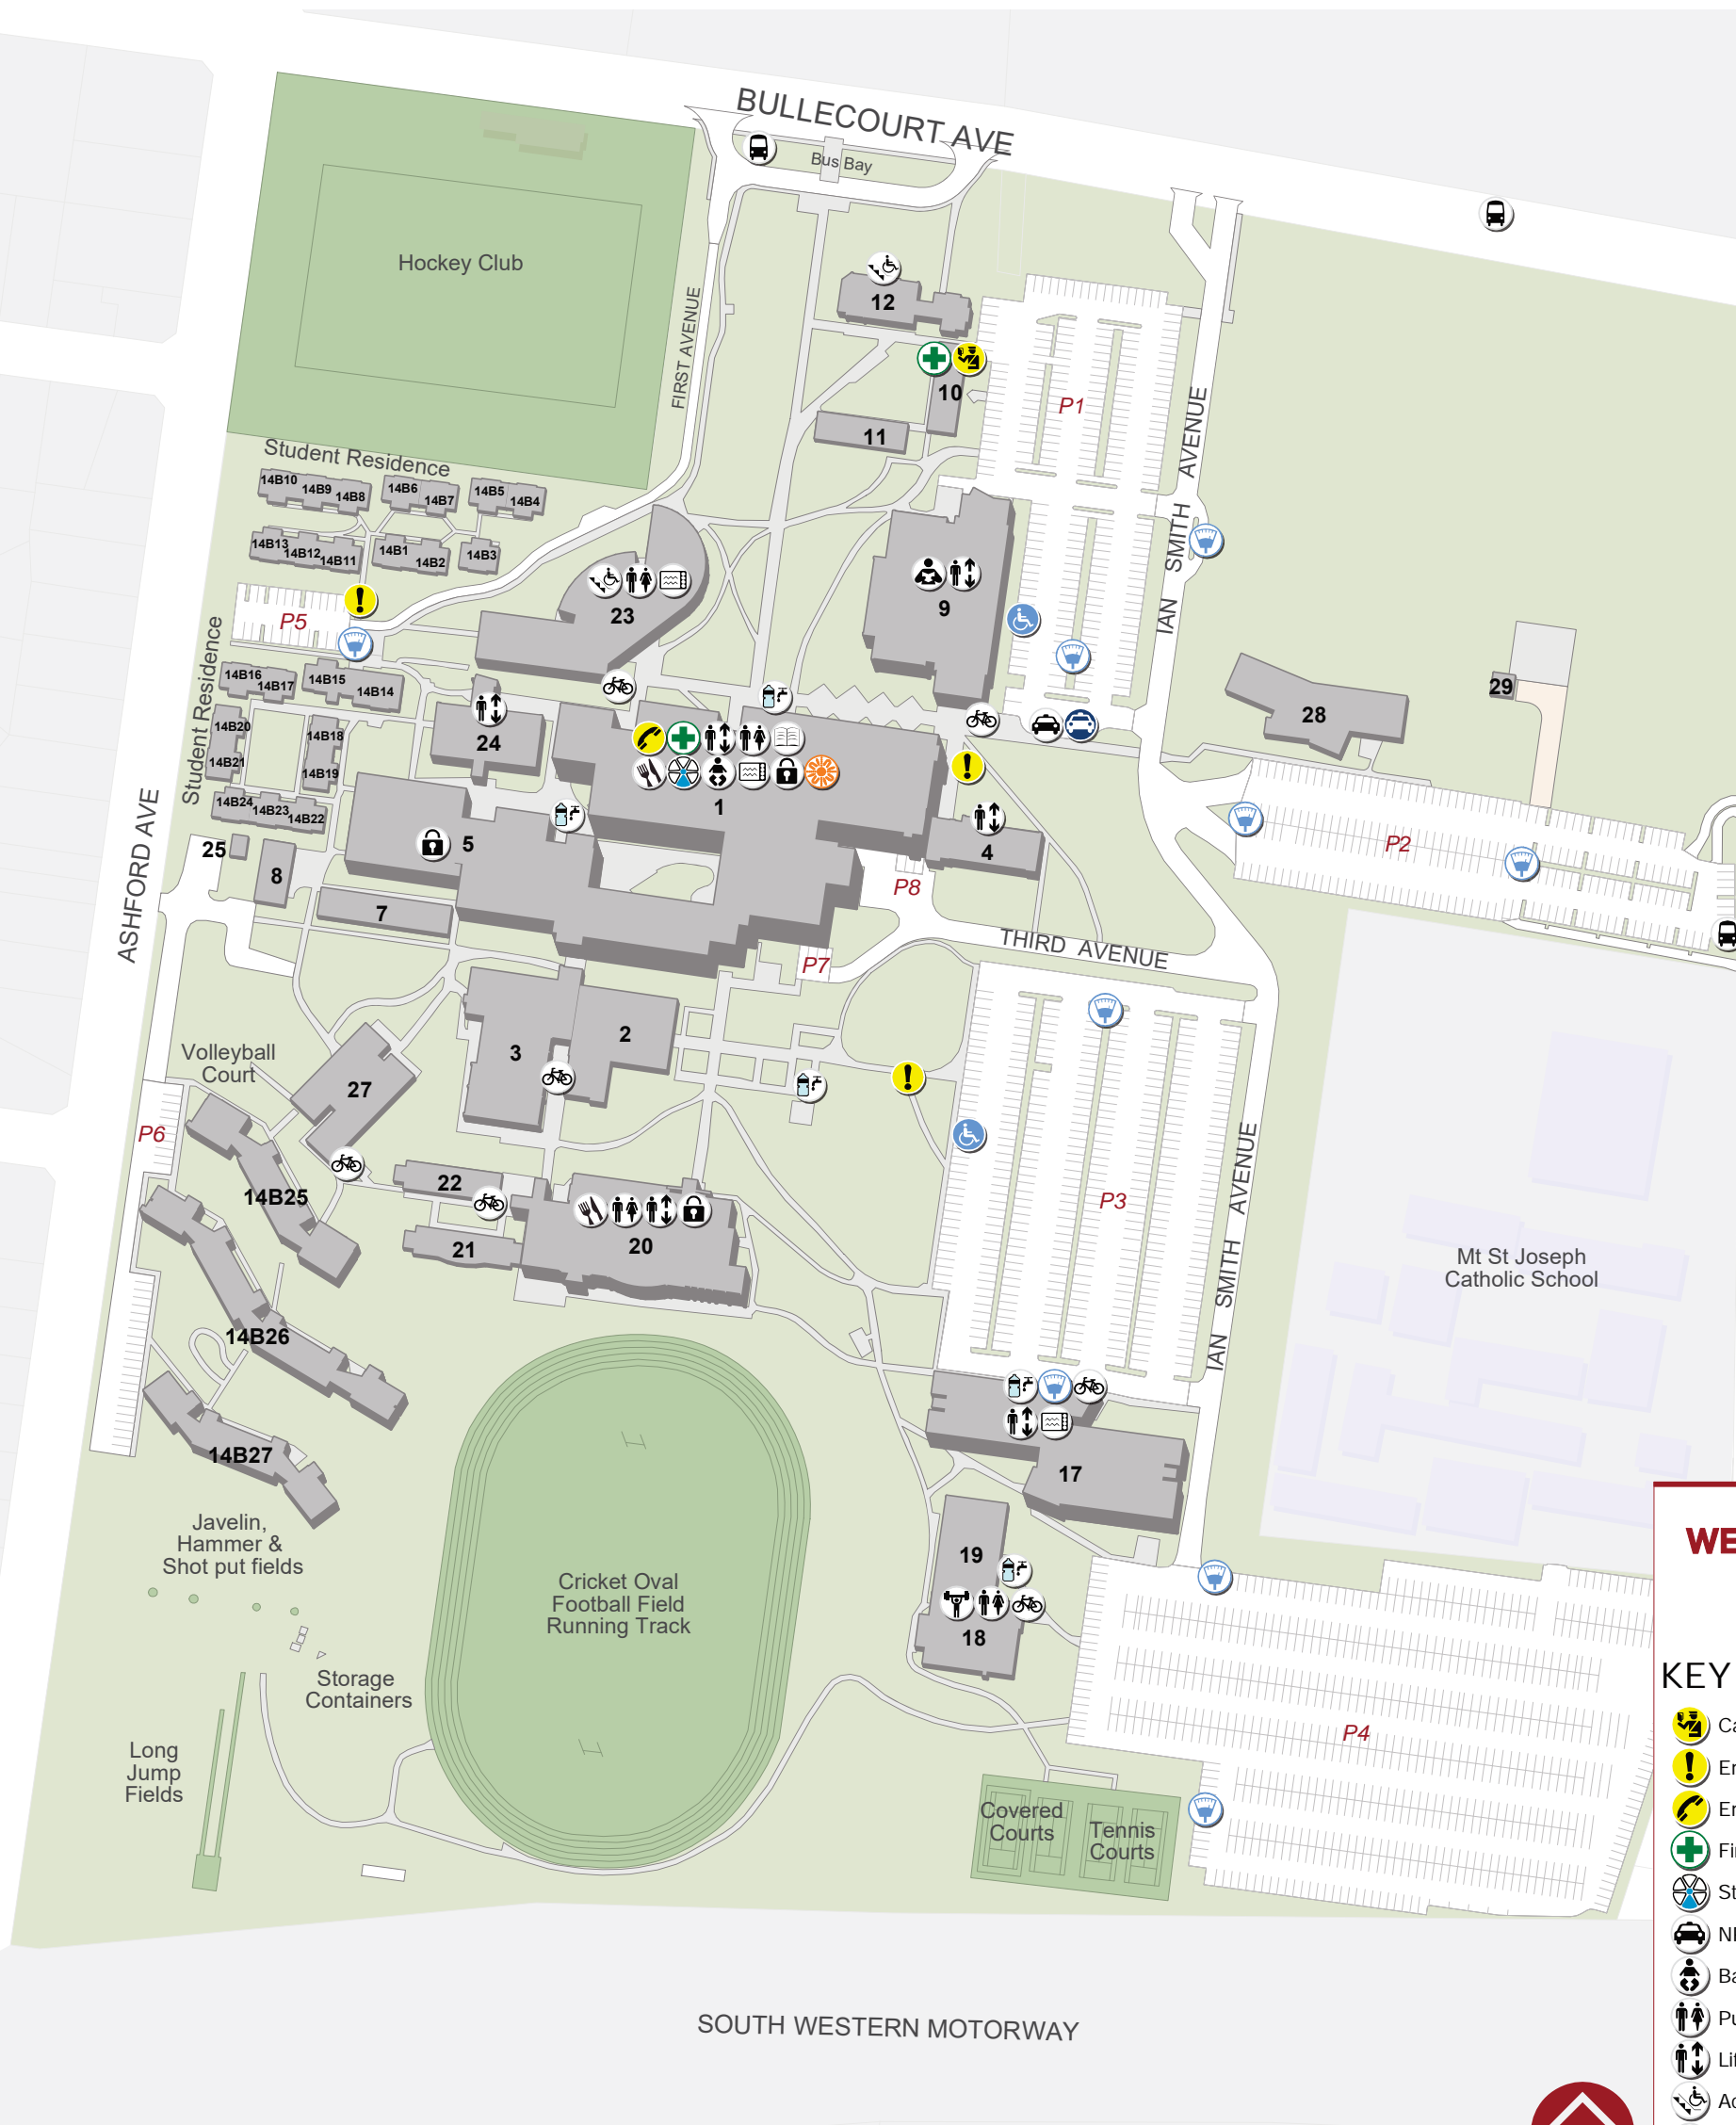

# Bankstown campus

## WESTERN SYDNEY UNIVERSITY

### KEY

- Campus Safety & Security Office
- Emergency Contact Point
- Emergency Phone
- First Aid
- Student Central
- NRMA Meeting Point
- Baby Change Room
- Public Toilet
- Lift
- Accessible Lift
- Public Bus Stop
- Taxi Pickup Point
- Bike Rack
- Accessible Parking
- Parking Ticket Machine
- Filtered Water Refill Station
- Lockers
- Kitchenette / Microwaves
- Food Outlets
- Library
- Student Central
- Learning Commons
- The Co-op
- Gym