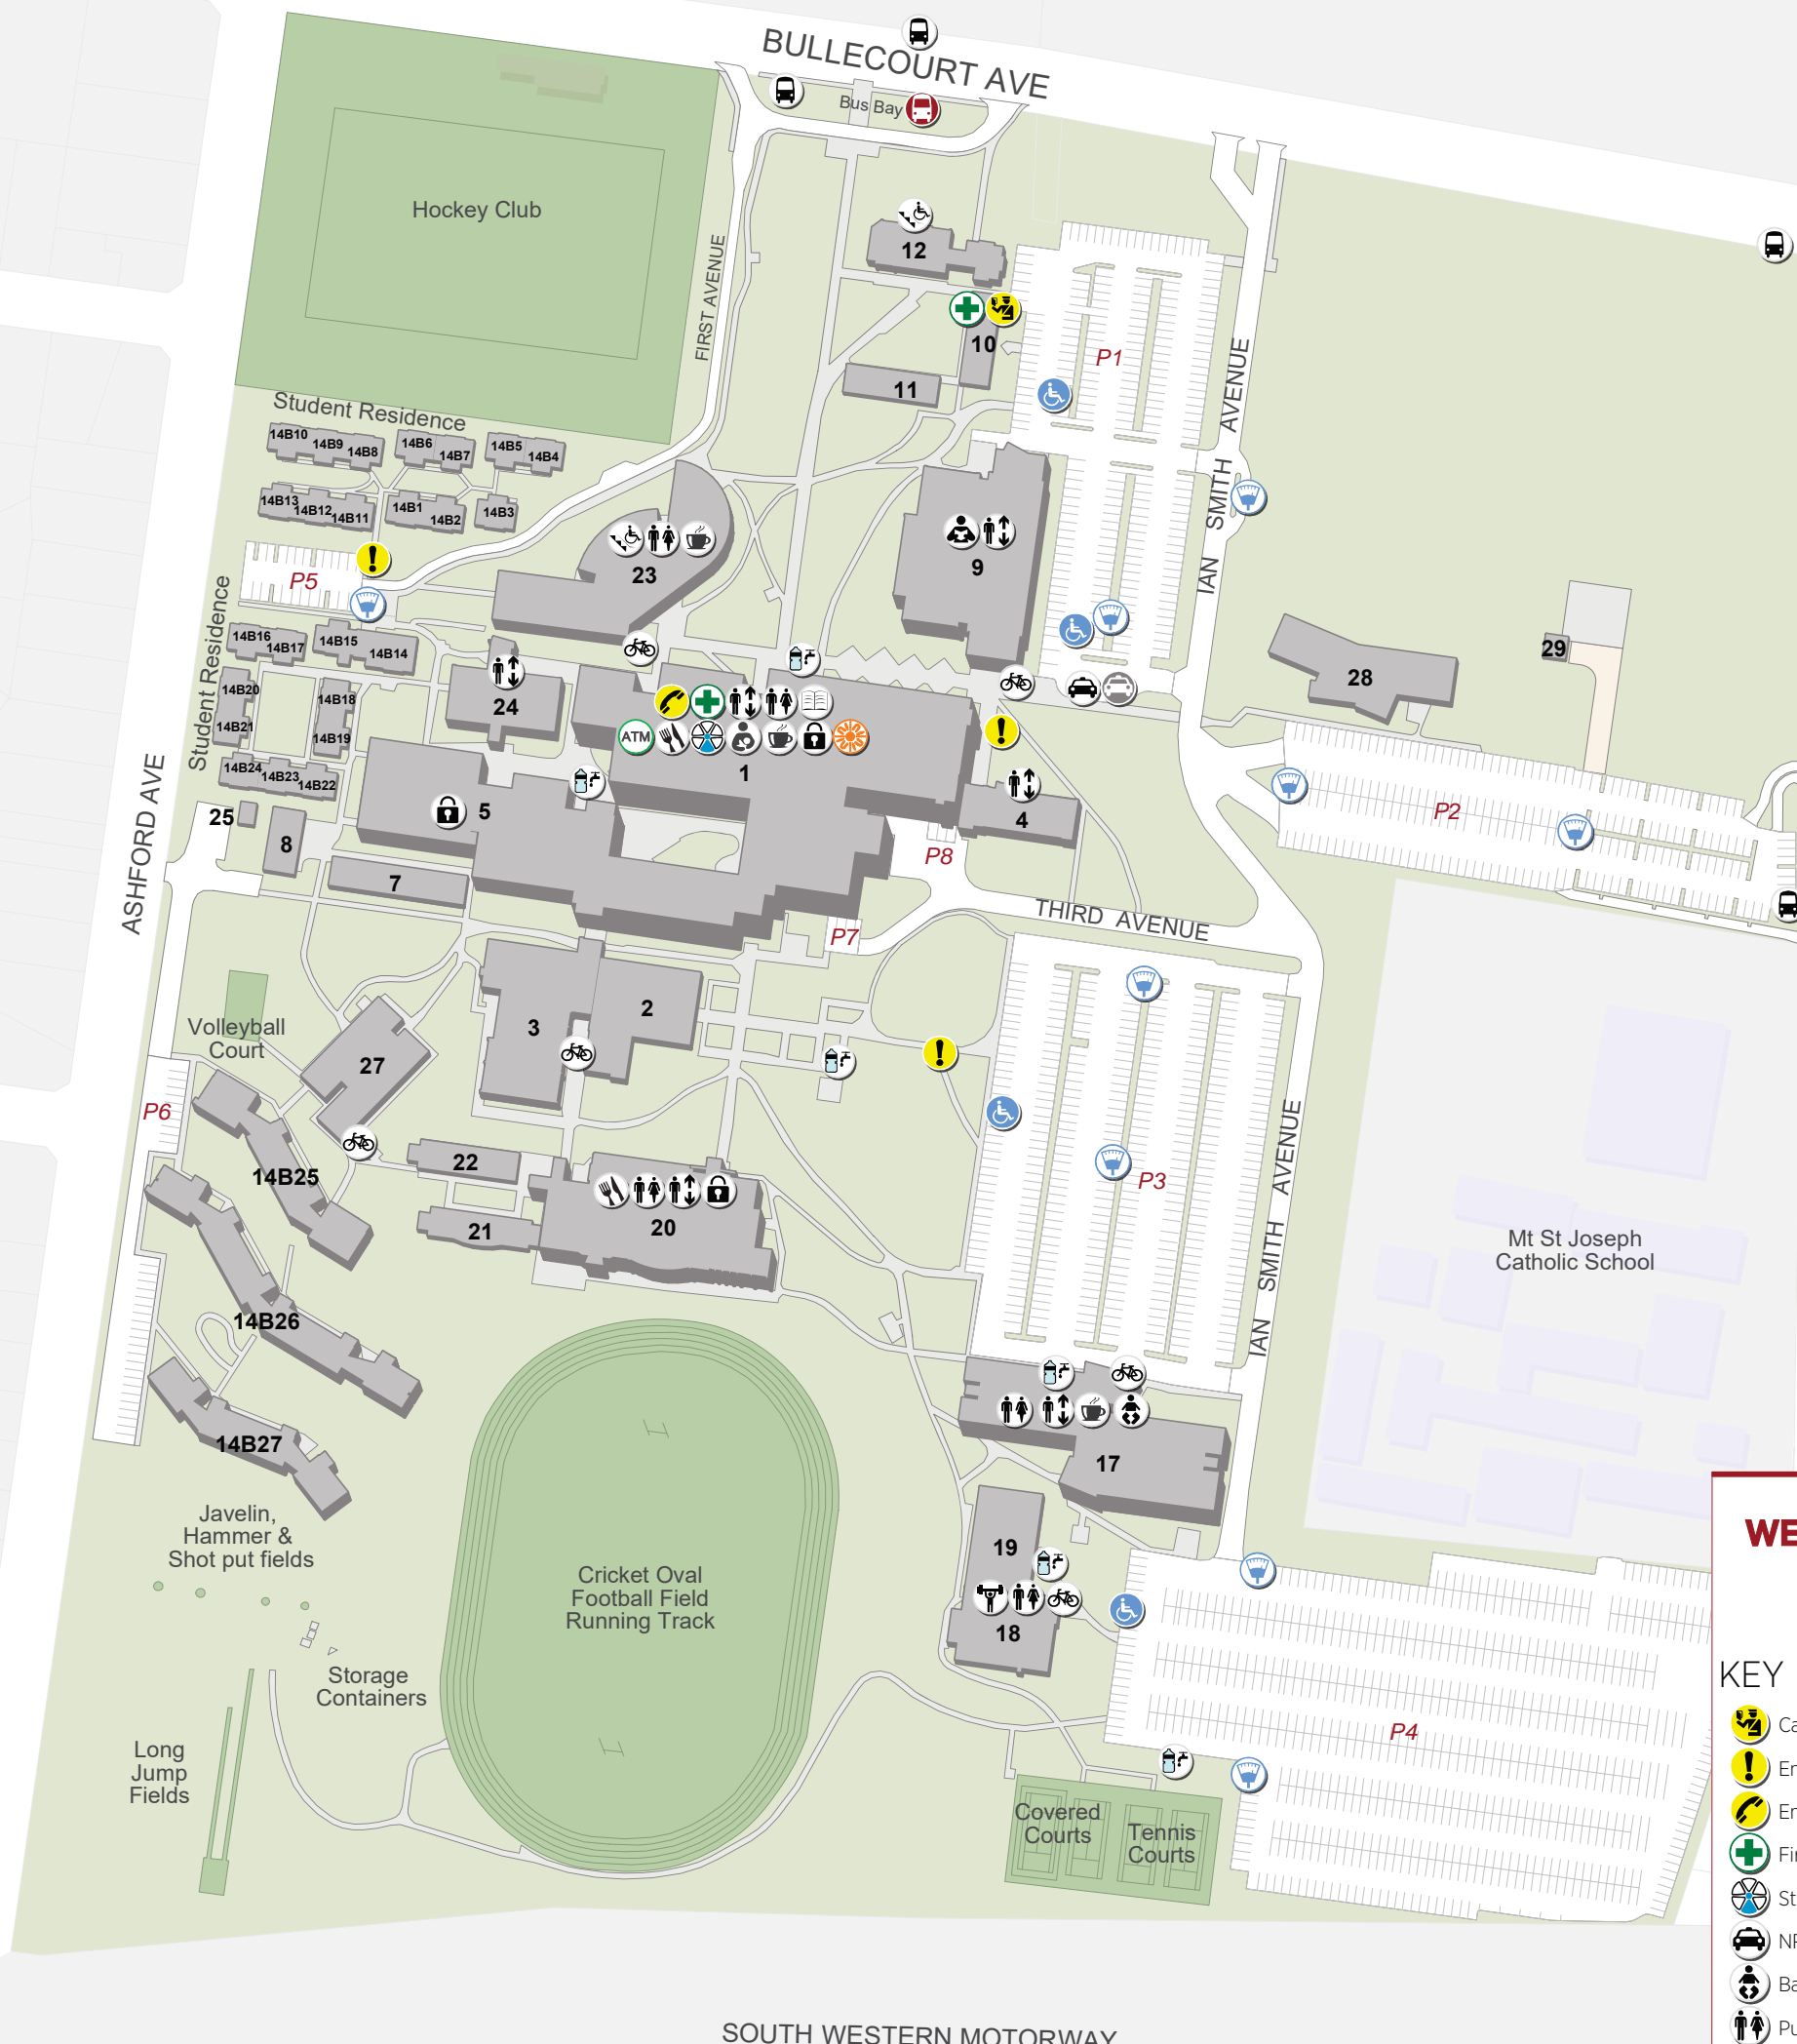

Bankstown campus

WESTERN SYDNEY UNIVERSITY

KEY

- Campus Safety & Security Office
- Emergency Contact Point
- Emergency Phone
- First Aid
- Student Central
- NRMA Meeting Point
- Baby Change Room
- Public Toilet
- Lift
- Accessible Lift
- Public Bus Stop
- Taxi Pickup Point
- Bike Rack
- Accessible Parking
- Parking Ticket Machine
- Filtered Water Refill Station
- Lockers
- Kitchenette
- Food Outlets
- Library
- Student Central
- Learning Commons
- The Co-op
- Gym

Western Sydney University is a smoke-free environment

Date created : 26 February 2018

Badanami Centre for Indigenous Education	12	Justice Research Group	21	School of Humanities & Communication Arts	1, 5, 7	Student Welfare Service	1
Campus Life Office	1	Library	Joyce Wylie Library 9	School of Social Sciences & Psychology	Barr House 24	The Co-op	1
Campus Safety & Security	10	Margot Hardy Gallery	23	Foundational Processes of Behaviour Research Labs	Barr House 24	The College	17
Childcare Centre	28	Multi Faith Centre Chaplaincy / Muslim Prayer Rooms	10	Student Central	1	The MARCS Institute for Brain, Behaviour & Development	1, 3, 5, 9
Computer Labs & IT Support	23	Office of Estate & Commercial	10	Student Support Services		BabyLab	1
Food Outlets		Queer Room	1	Counselling Service	11	Urban Research Program	3
Café 20	20	Religion & Society Research Centre	1	Disability Service	11	Western Sydney University Gym	18
Coffee Express	1	School of Business	20	PASS Program	23	Western Sydney University Village	14B14
Food Court	1	School of Education	1, 4, 19, 23	Student Campus Council	1	Women's Room	1
Oliver Brown	1	Indigenous Student Support	1	Student Representation & Participation	2		