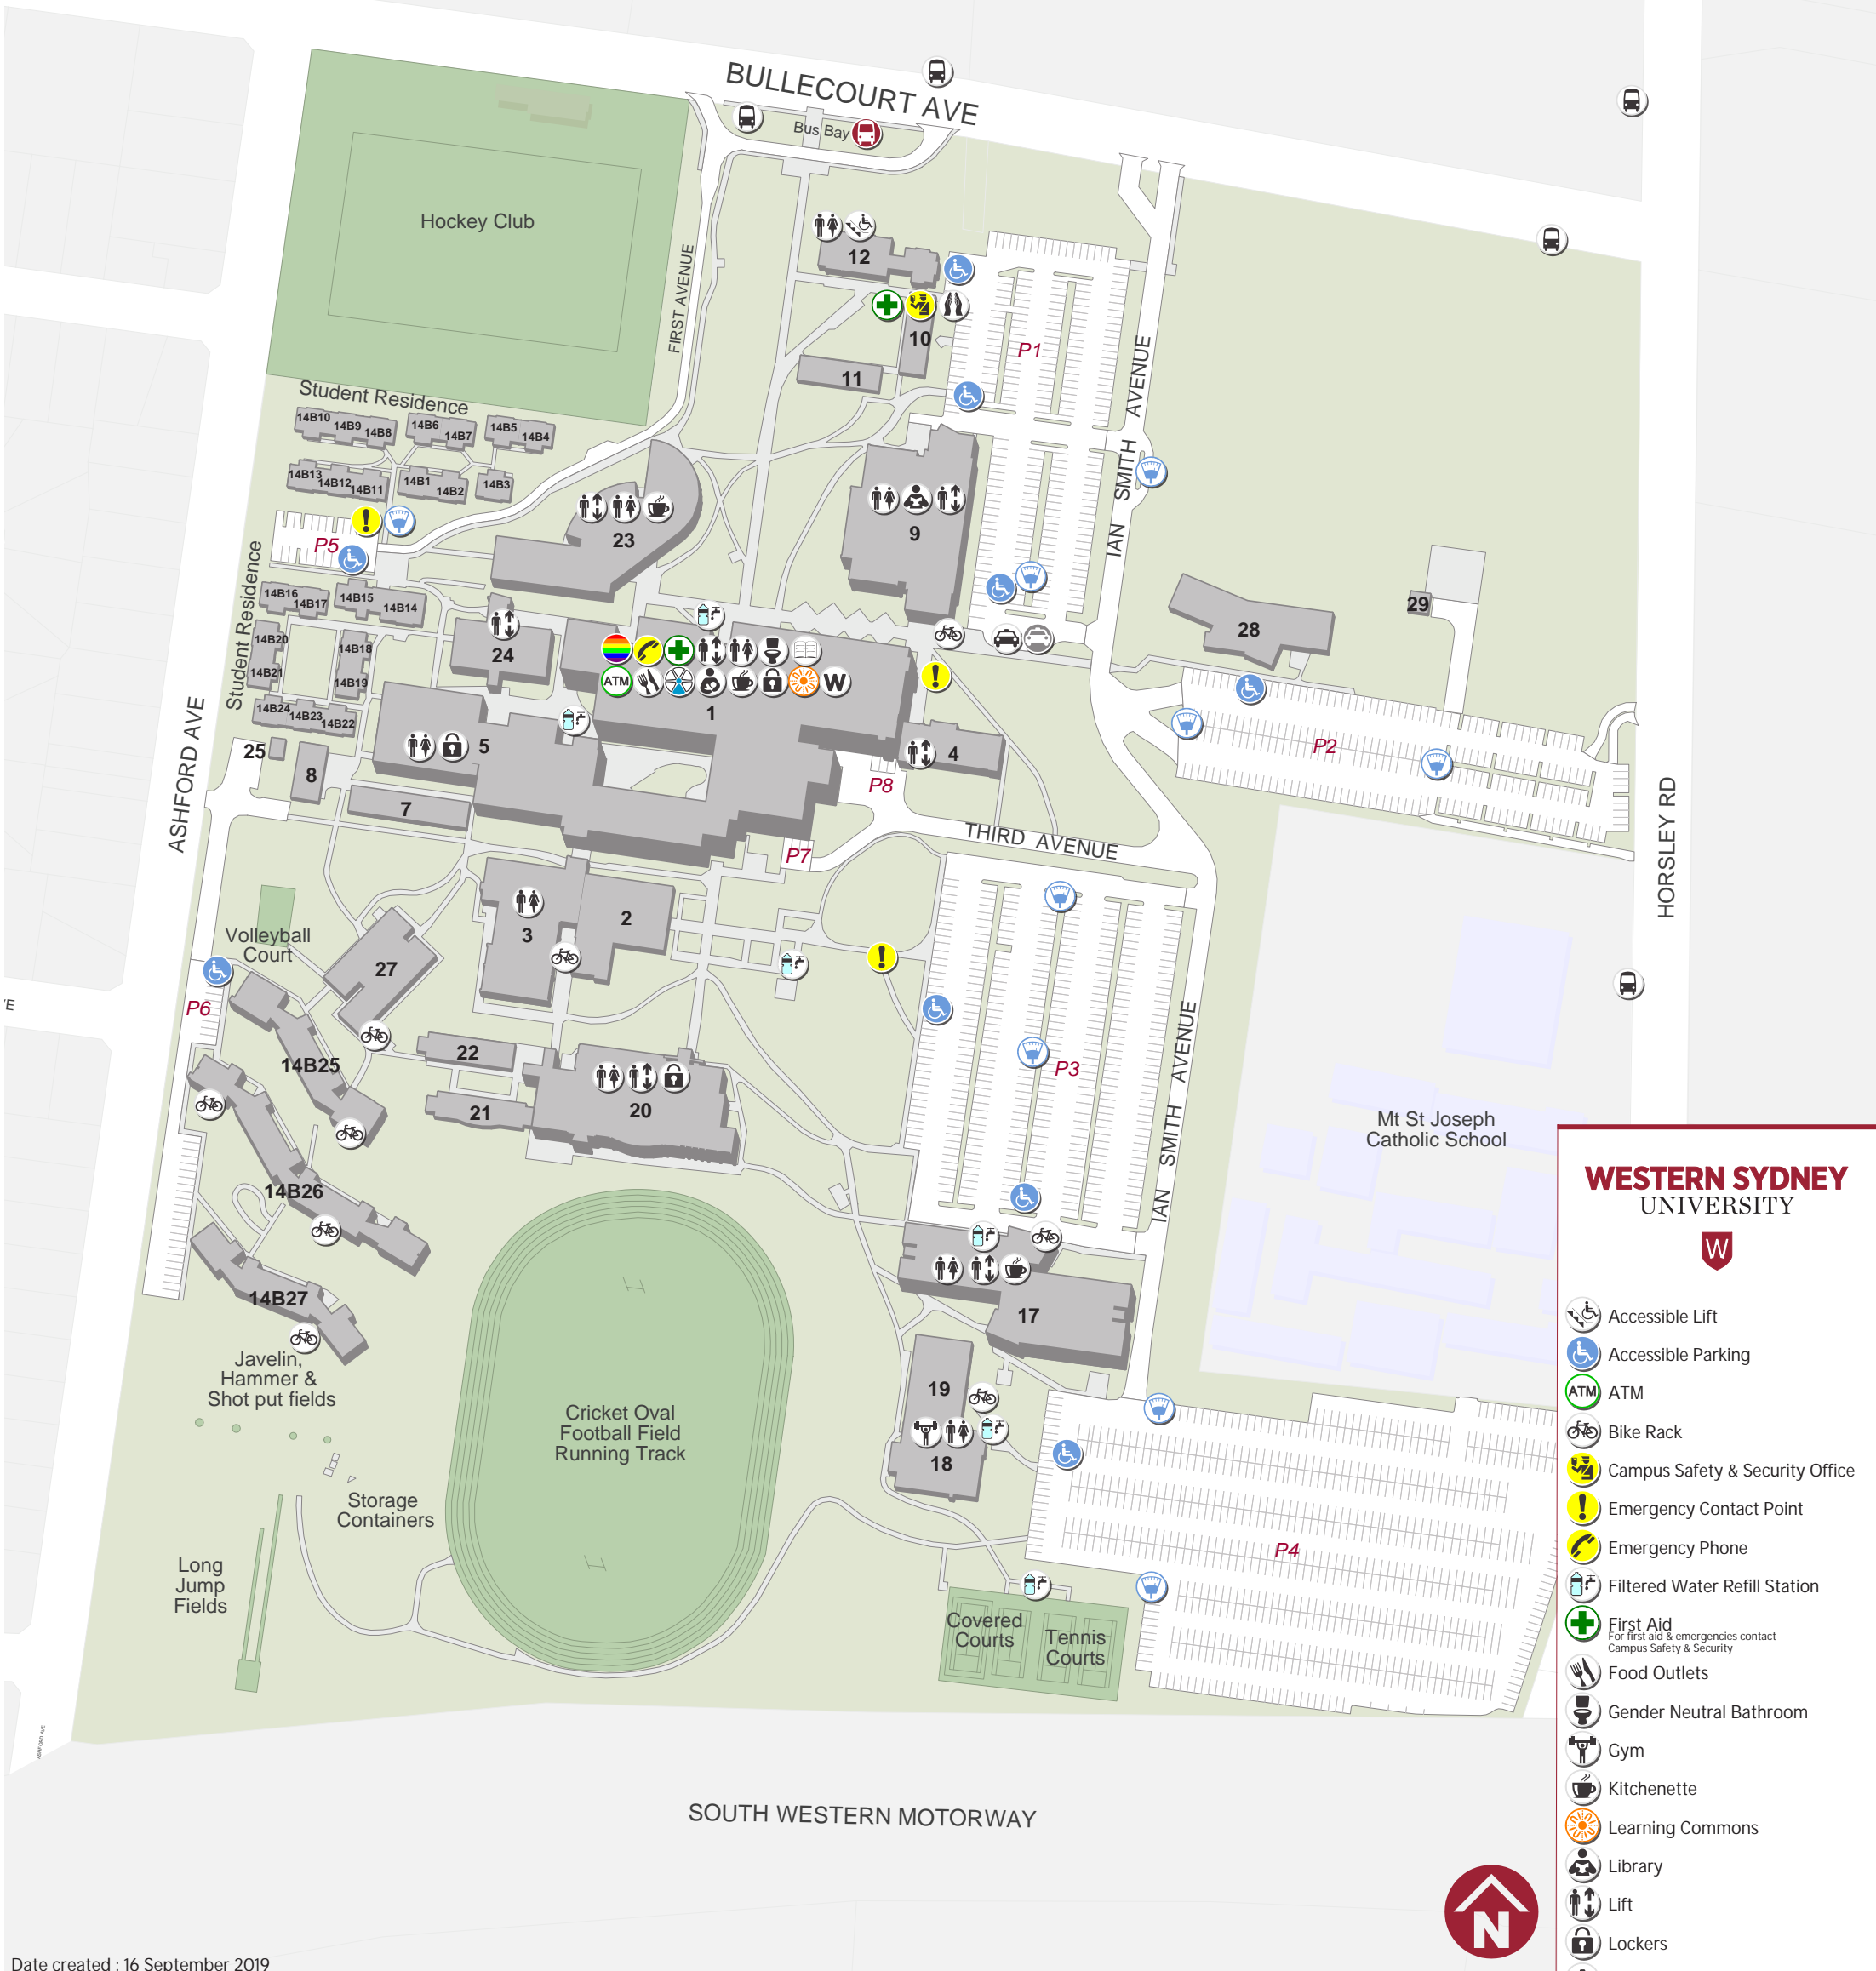

Bankstown campus

WESTERN SYDNEY UNIVERSITY

- Accessible Lift
- Accessible Parking
- ATM
- Bike Rack
- Campus Safety & Security Office
- Emergency Contact Point
- Emergency Phone
- Filtered Water Refill Station
- First Aid
For first aid & emergencies contact Campus Safety & Security
- Food Outlets
- Gender Neutral Bathroom
- Gym
- Kitchenette
- Learning Commons
- Library
- Lift
- Lockers
- NRMA Meeting Point
- Multi Faith Centre
- Parent Room
- Parking Ticket Machine
- Public Bus Stop
- Public Toilet (including Accessible) Enhanced Access Toilet located in building 1
- Queer Room
- Shuttle Bus Stop
- Student Central
- Taxi Pickup Point
- The Co-op
- Women Rooms

Western Sydney University is a smoke-free environment

Date created : 16 September 2019

Badanami Centre for Indigenous Education	12	Justice Research Group	21	School of Humanities & Communication Arts	1, 5, 7	Student Welfare Service	1
Campus Life Office	1	Library	Joyce Wylie Library 9	School of Social Sciences & Psychology	Barr House 24	The Co-op	1
Campus Safety & Security	10	Margot Hardy Gallery	23	Foundational Processes of Behaviour Research Labs	Barr House 24	The College	17
Childcare Centre	28	Multi Faith Centre	10	Student Central	1	The MARCS Institute for Brain, Behaviour & Development	1, 3, 5, 9
Computer Labs & IT Support	23	Chaplaincy / Muslim Prayer Rooms	10	Student Support Services		BabyLab	1
Food Outlets		Office of Estate & Commercial	10	Counselling Service	11	Urban Research Program	3
Café 20	20	Queer Room	1	Disability Service	11	Western Sydney University Gym	18
Coffee Express	1	Religion & Society Research Centre	1	PASS Program	23	Western Sydney University Village	14B14
Food Court	1	School of Business	20	Student Campus Council	1	Women's Room	1
Oliver Brown	1	School of Education	1, 4, 19, 23	Student Representation & Participation	2		
		Indigenous Student Support	1				