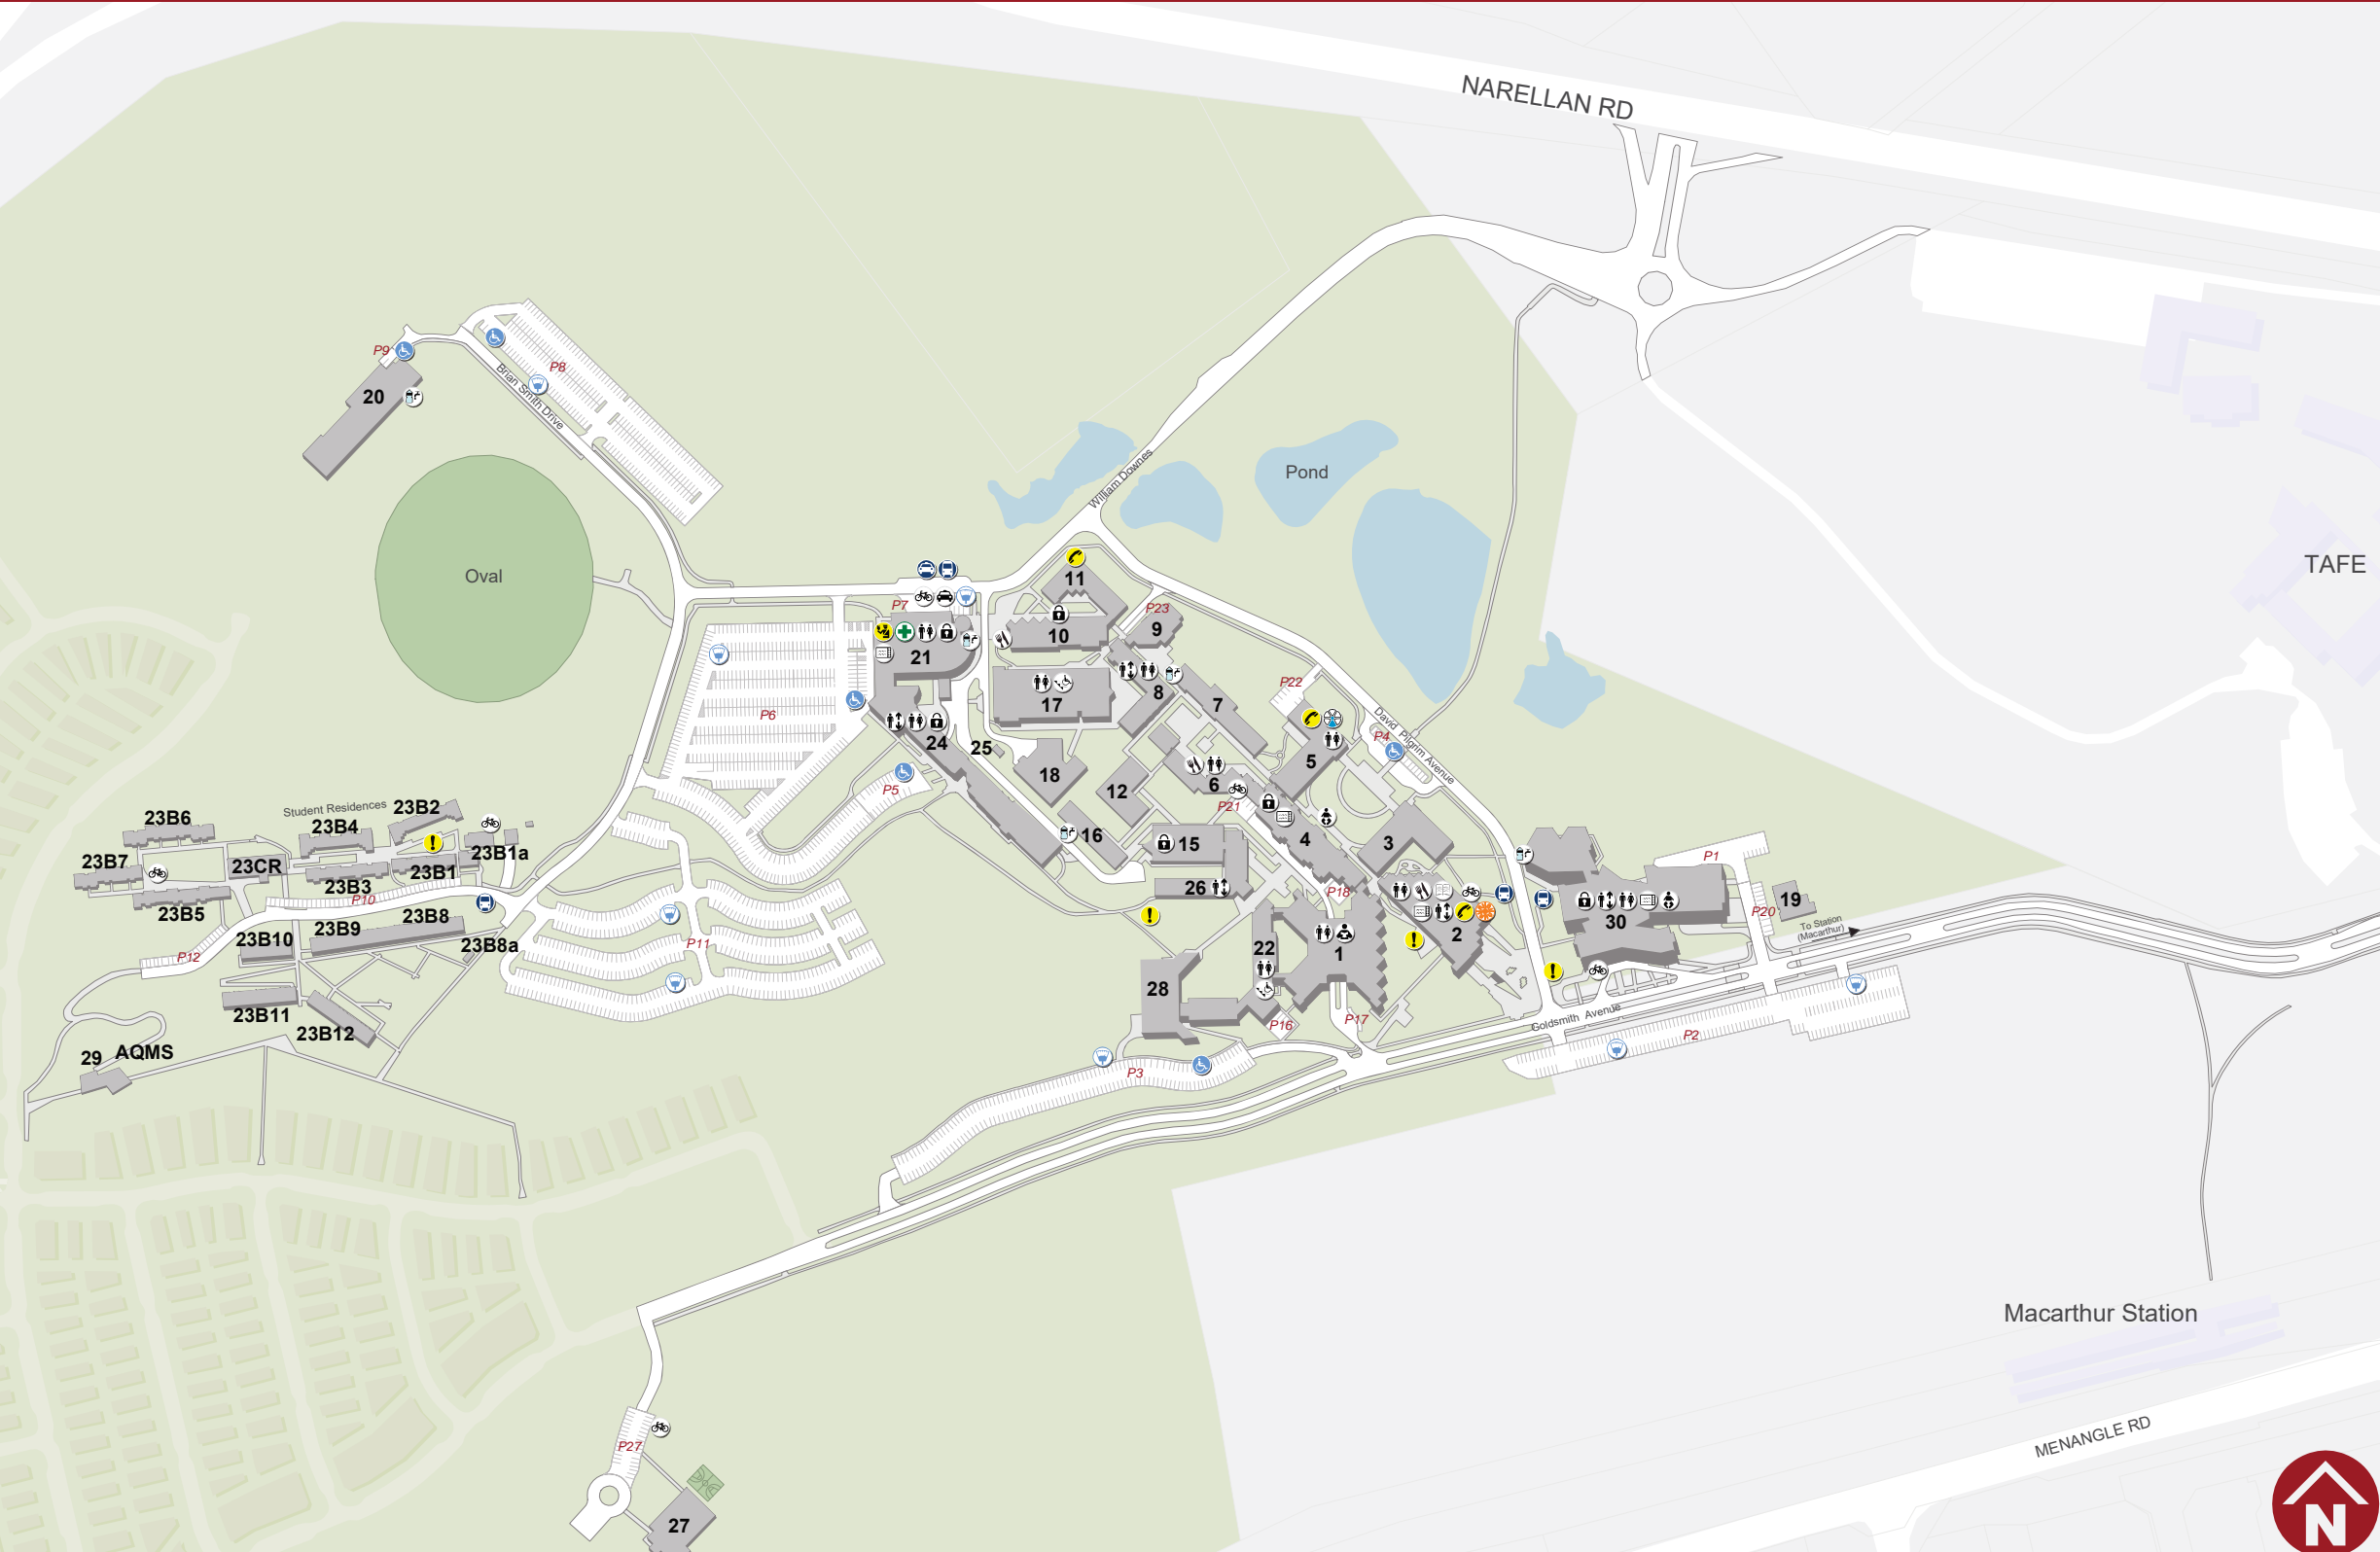

# Campbelltown campus

## WESTERN SYDNEY UNIVERSITY

### KEY

- Campus Safety & Security Office
- Emergency Contact Point
- Emergency Phone
- First Aid
- Student Central
- NRMA Meeting Point
- Baby Change Room
- Public Toilets
- Lift
- Accessible Lift
- Shuttle Bus Stop
- Taxi Pickup Point
- Bike Rack
- Accessible Parking
- Parking Ticket Machine
- Filtered Water Refill Station
- Lockers
- Kitchenette / Microwaves
- Library
- Food Outlets
- The Co-op
- Student Central
- Shuttle Bus Route
- Western Sydney University is a smoke-free environment