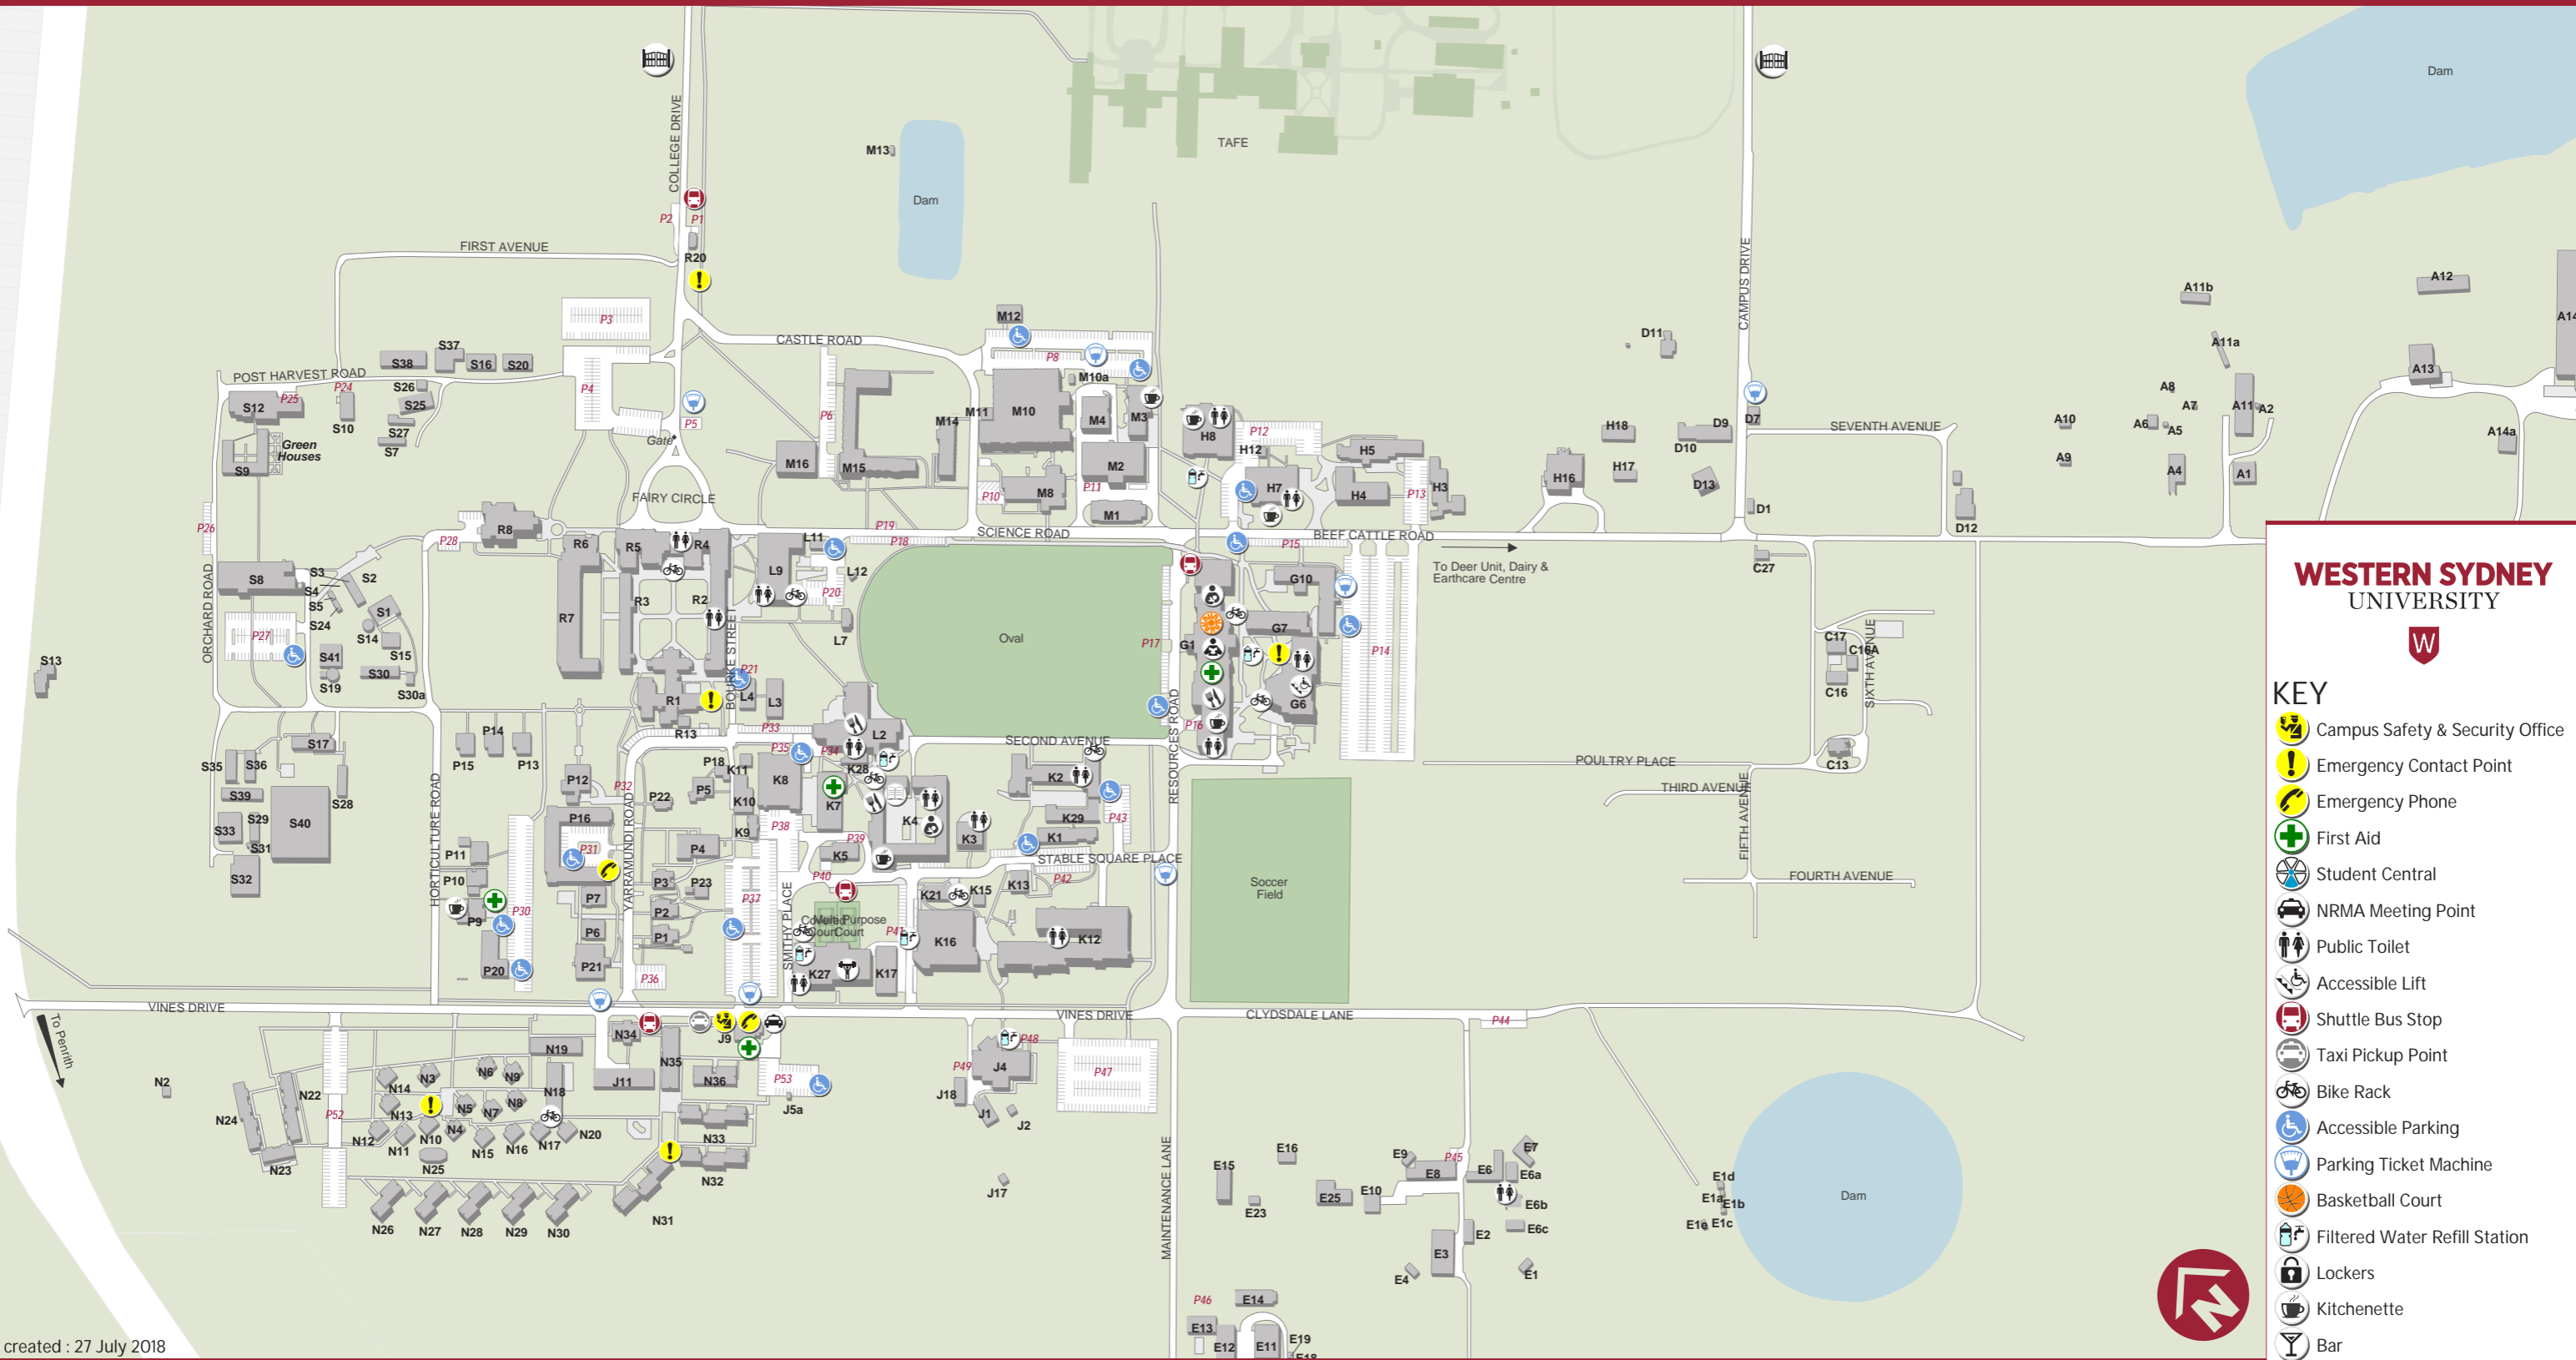

Hawkesbury campus

WESTERN SYDNEY UNIVERSITY

KEY

- Campus Safety & Security Office
 - Emergency Contact Point
 - Emergency Phone
 - First Aid
 - Student Central
 - NRMA Meeting Point
 - Public Toilet
 - Accessible Lift
 - Shuttle Bus Stop
 - Taxi Pickup Point
 - Bike Rack
 - Accessible Parking
 - Parking Ticket Machine
 - Basketball Court
 - Filtered Water Refill Station
 - Lockers
 - Kitchenette
 - Bar
 - Student Central
 - Library
 - Learning Commons
 - Food Outlets
 - The Co-op
 - Connect Fitness
- Entry Gate Opening Hours
 College Drive and Campus Drive
 Monday to Friday 0500 - 2000
 Saturday 0800 - 1700
 Sunday Closed