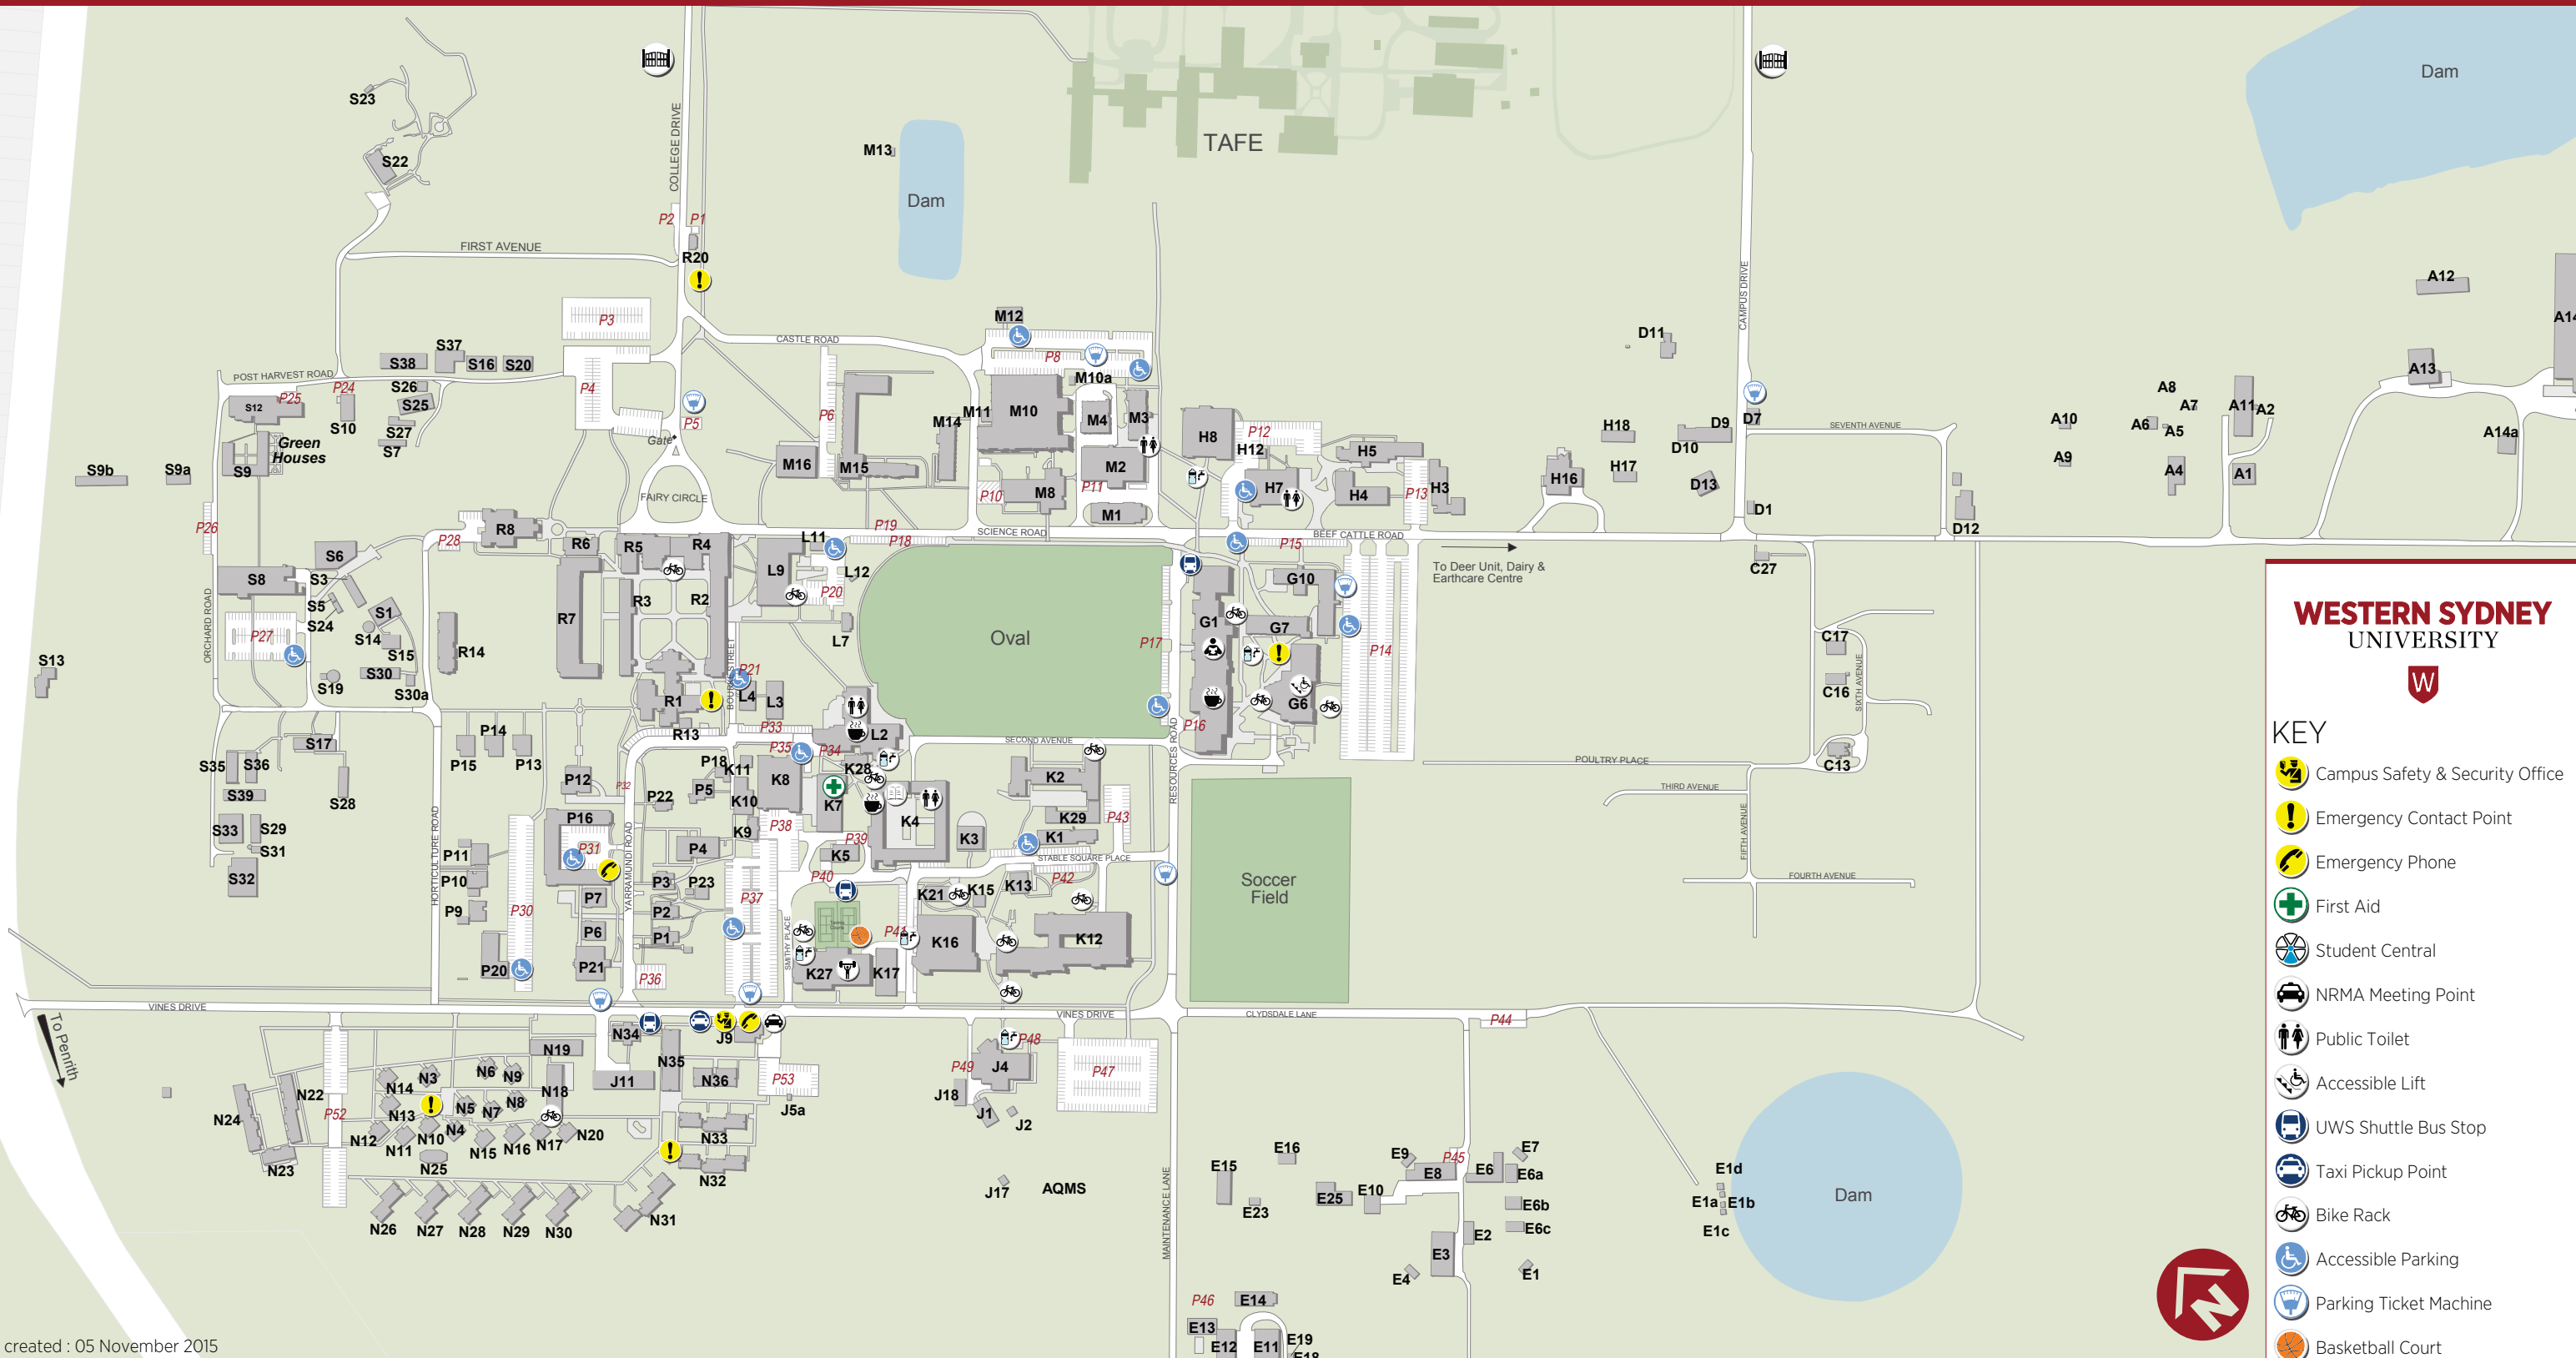

Hawkesbury campus

WESTERN SYDNEY UNIVERSITY

KEY

- Campus Safety & Security Office
- Emergency Contact Point
- Emergency Phone
- First Aid
- Student Central
- NRMA Meeting Point
- Public Toilet
- Accessible Lift
- UWS Shuttle Bus Stop
- Taxi Pickup Point
- Bike Rack
- Accessible Parking
- Parking Ticket Machine
- Basketball Court

Building ID

- H4 Office of the Vice-President (Finance and Resources)
- M16 Finance Office
- M16 Financial Operations
- L4 Financial Systems
- M2 Records and Archives Management Services (RAMS)
- G10, H8 School of Nursing and Midwifery
- M15 School of Science and Health
- K2 Animal Science Labs
- K12 Chemistry and Biochemistry Labs
- H16 Crime Scene Facility
- K29 Environmental Labs
- M1, M10 Food and Nutrition Labs
- K16 Forensic and Biology Labs
- S8 Horticulture and Plant Science Labs
- J4 Microbiology Labs
- K28, R6 Seminar Centre
- M8 Solar Energy Research and SIMS
- K4 Stable Square

POINTS OF INTEREST

- Building ID
- P3, P4 Childcare Centre
- K4 Hairdresser
- P23 Multi Faith Centre, Chaplaincy
- P22 Owen Carter Memorial Chapel, Muslim Prayer Rooms
- K4 Queer Room
- L2 UWS Campus Life Office
- K4 Womens Room
- K4 Student Central
- G1 Graham Swain Library
- G1 Learning Commons
- K4 Jamaica Blue Coffee Cart
- G1 Kiosk Cafe
- L2 Café L2, North Side Function Rooms
- K4 The University Store
- K27 Connect Fitness

- Filtered Water Refill Station
- Lockers
- Kitchenette / Microwaves
- Bar
- Entry Gate Opening Hours
College Drive and Campus Drive
Monday to Friday 0500 - 2000
Saturday 0800 - 1700
Sunday Closed
- Western Sydney University is a smoke-free environment