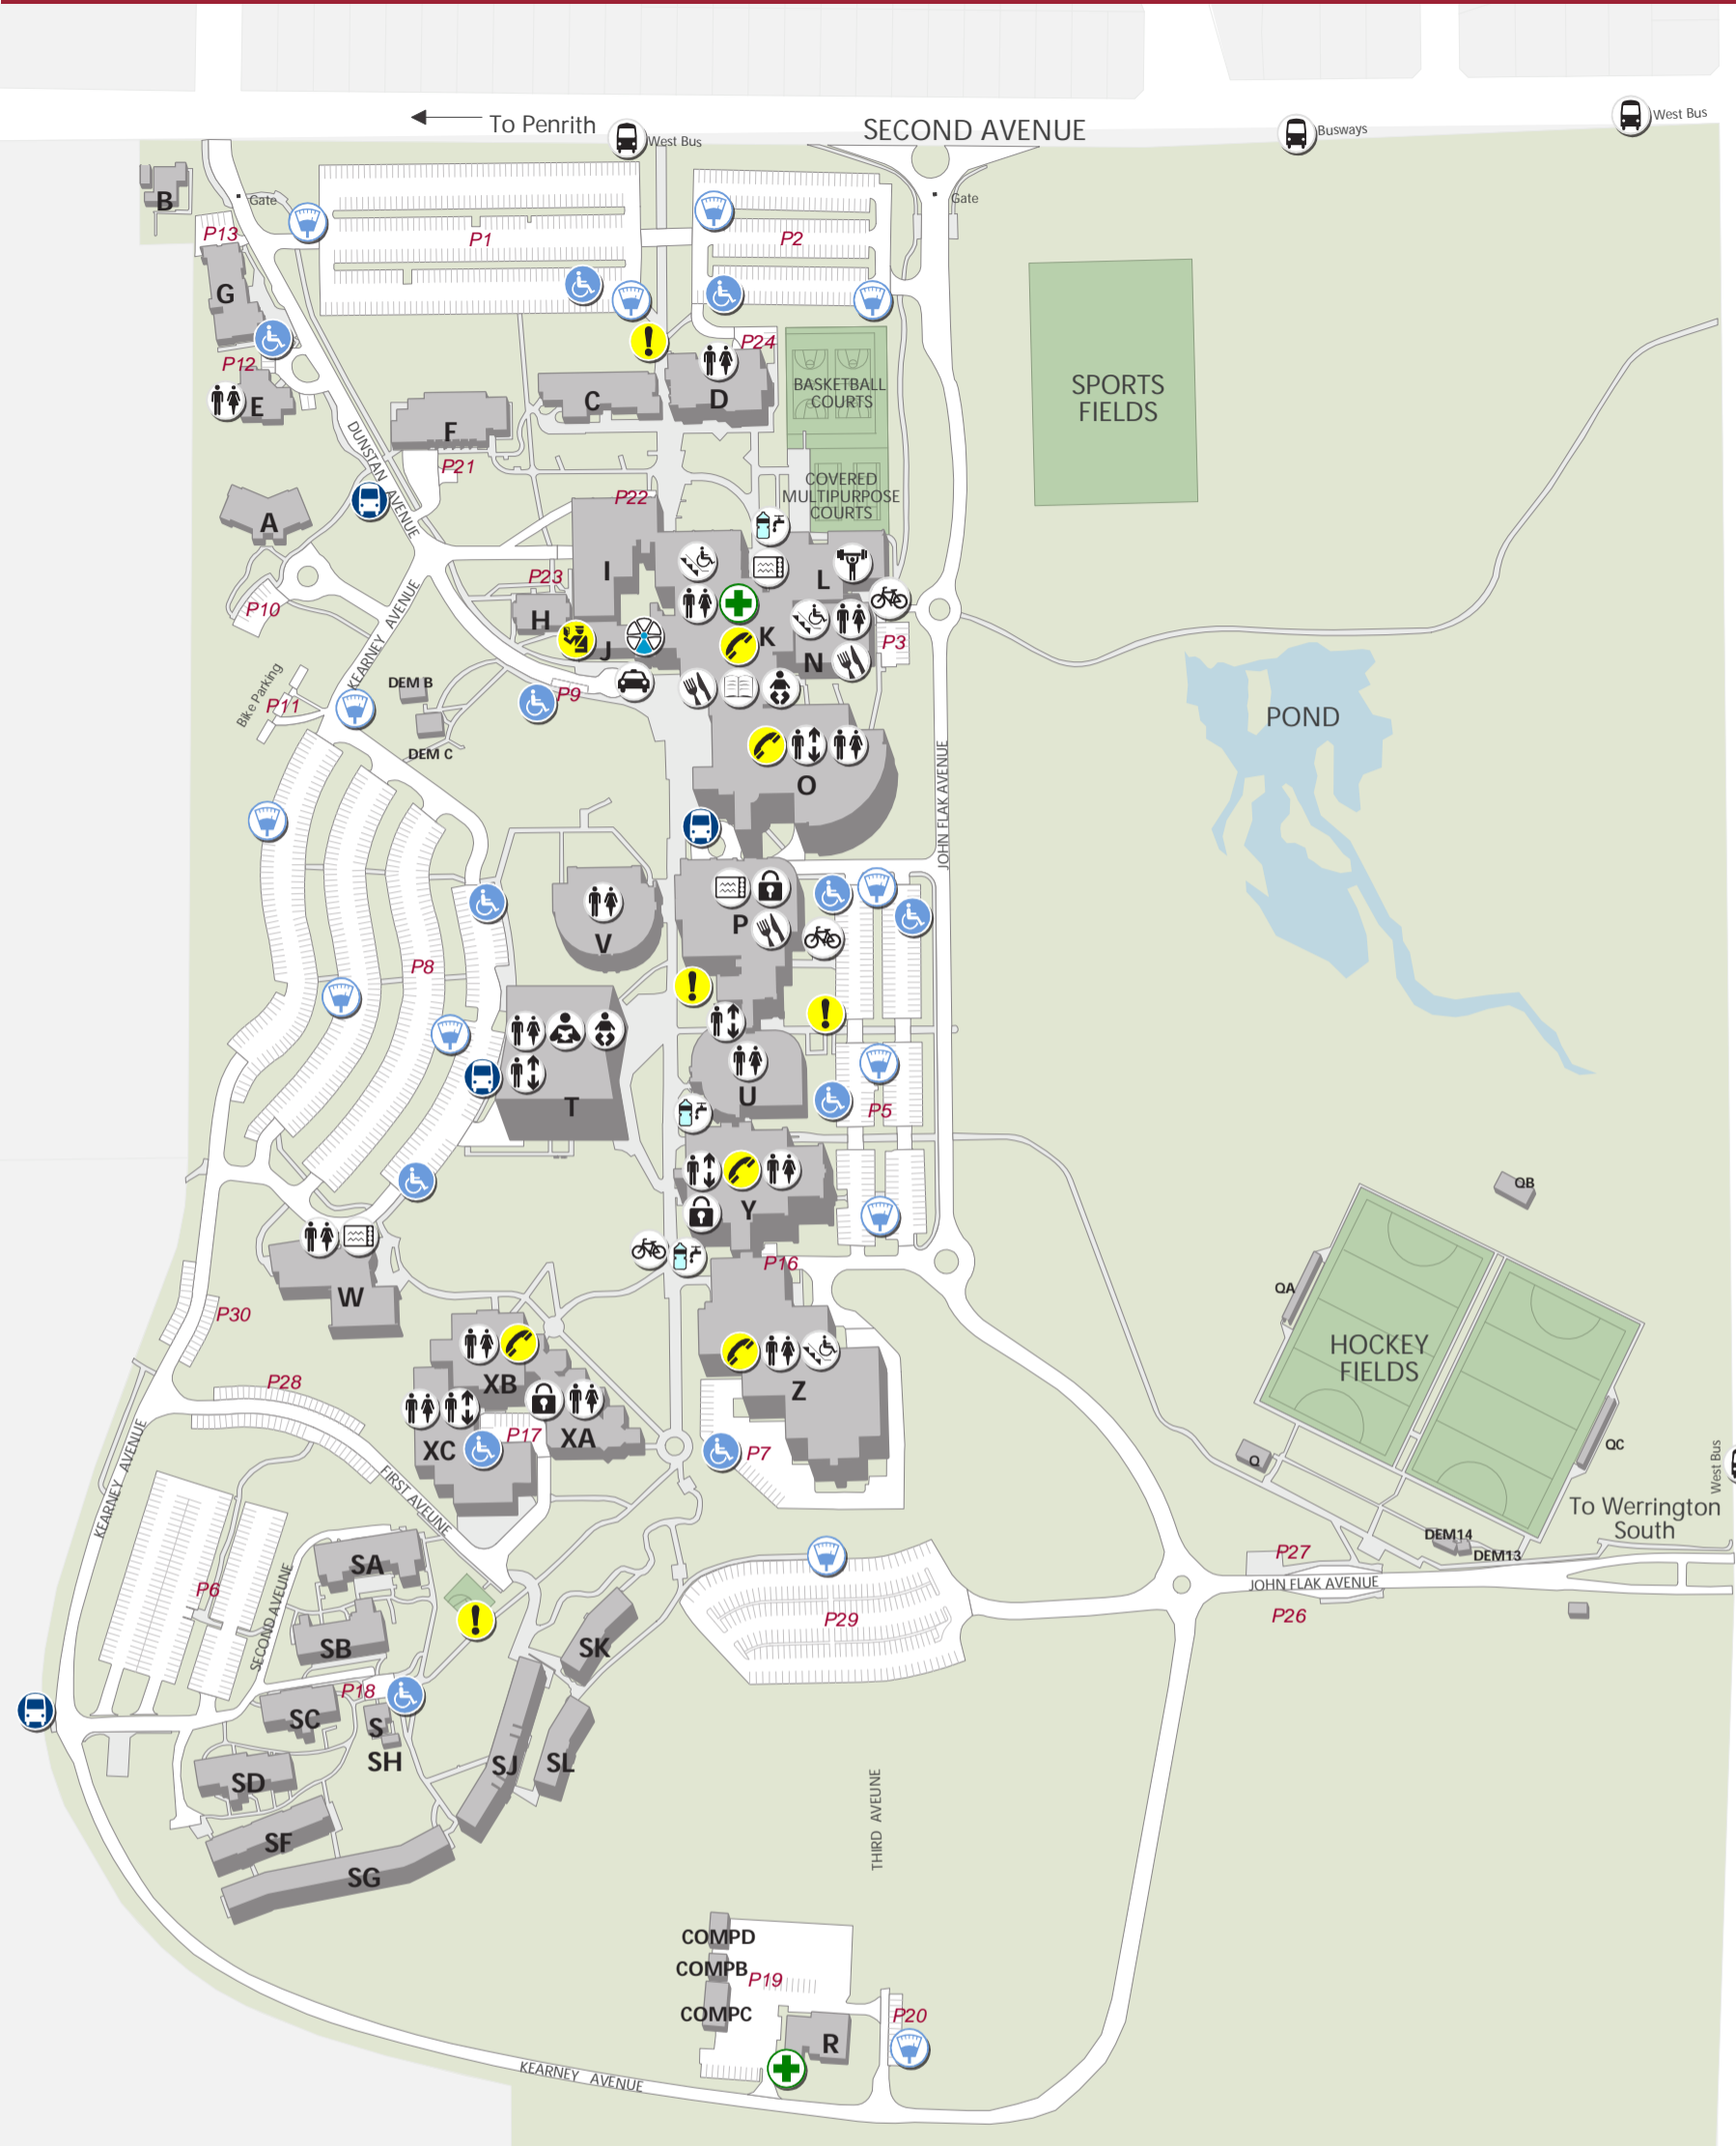

Penrith, Kingswood campus

WESTERN SYDNEY UNIVERSITY

- KEY**
- Campus Safety & Security Office
 - Emergency Contact Point
 - Emergency Phone
 - First Aid
 - Student Central
 - Bike Rack
 - NRMA Meeting Point
 - Baby Change Room
 - Public Toilet
 - Lift
 - Accessible Lift
 - Public Bus Stop
 - Shuttle Bus Stop
 - Taxi Pickup Point
 - Accessible Parking
 - Parking Ticket Machine
 - Filtered Water Refill Station
 - Lockers
 - Kitchenette / Microwaves
 - Student Central
 - Library
 - Food Outlets
 - The Co-op
 - Gym
 - Western Sydney University is a smoke-free environment

Date created : 11 July 2017

Badanami Centre for Indigenous Education	N	Piccolo Me	P	Centre for Infrastructure Engineering	Ben Chifley Engineering XC, Z	Student Campus Council	N
Campus Life Office	N	Bar Café	N	School of Education	J, K	Student Welfare Service	P
Campus Safety & Security	J	rawr Energy	K	School of Humanities & Communication Arts	C, F, Z	The College	W
Capital Works & Facilities	K	Subway	N	School of Science & Health	K	The MARCS Institute for Brain, Behaviour & Development	Ben Chifley Engineering XB
Careers	P	Hockey Centre	Q	School of Social Sciences & Psychology	P	Babylab	DEMC
Centre for Educational Research	J	Library	John Phillips Library T	Student Administration	I	The Student Experience Office	I
Cerebral Palsy Alliance	G	Mail Centre	R	Student Central	K	The Co-op	K
Childcare Centre	A	Multi Faith Centre Chaplaincy / Muslim Prayer Rooms	H	Student Support Services		UniSuper Consultant	V
Computer Labs	P	Nordoff Robbins Music Therapy Centre	E	Counselling Service	P	Western Sydney University Gym	L
Computer Labs & IT Support	V	Queer Room	N	Disability Service	P	Western Sydney University Village	SJ
Food Outlets		School of Computing, Engineering & Mathematics	Ben Chifley Engineering XB, XC, Y, Z	PASS Program	V	Womens Room	N