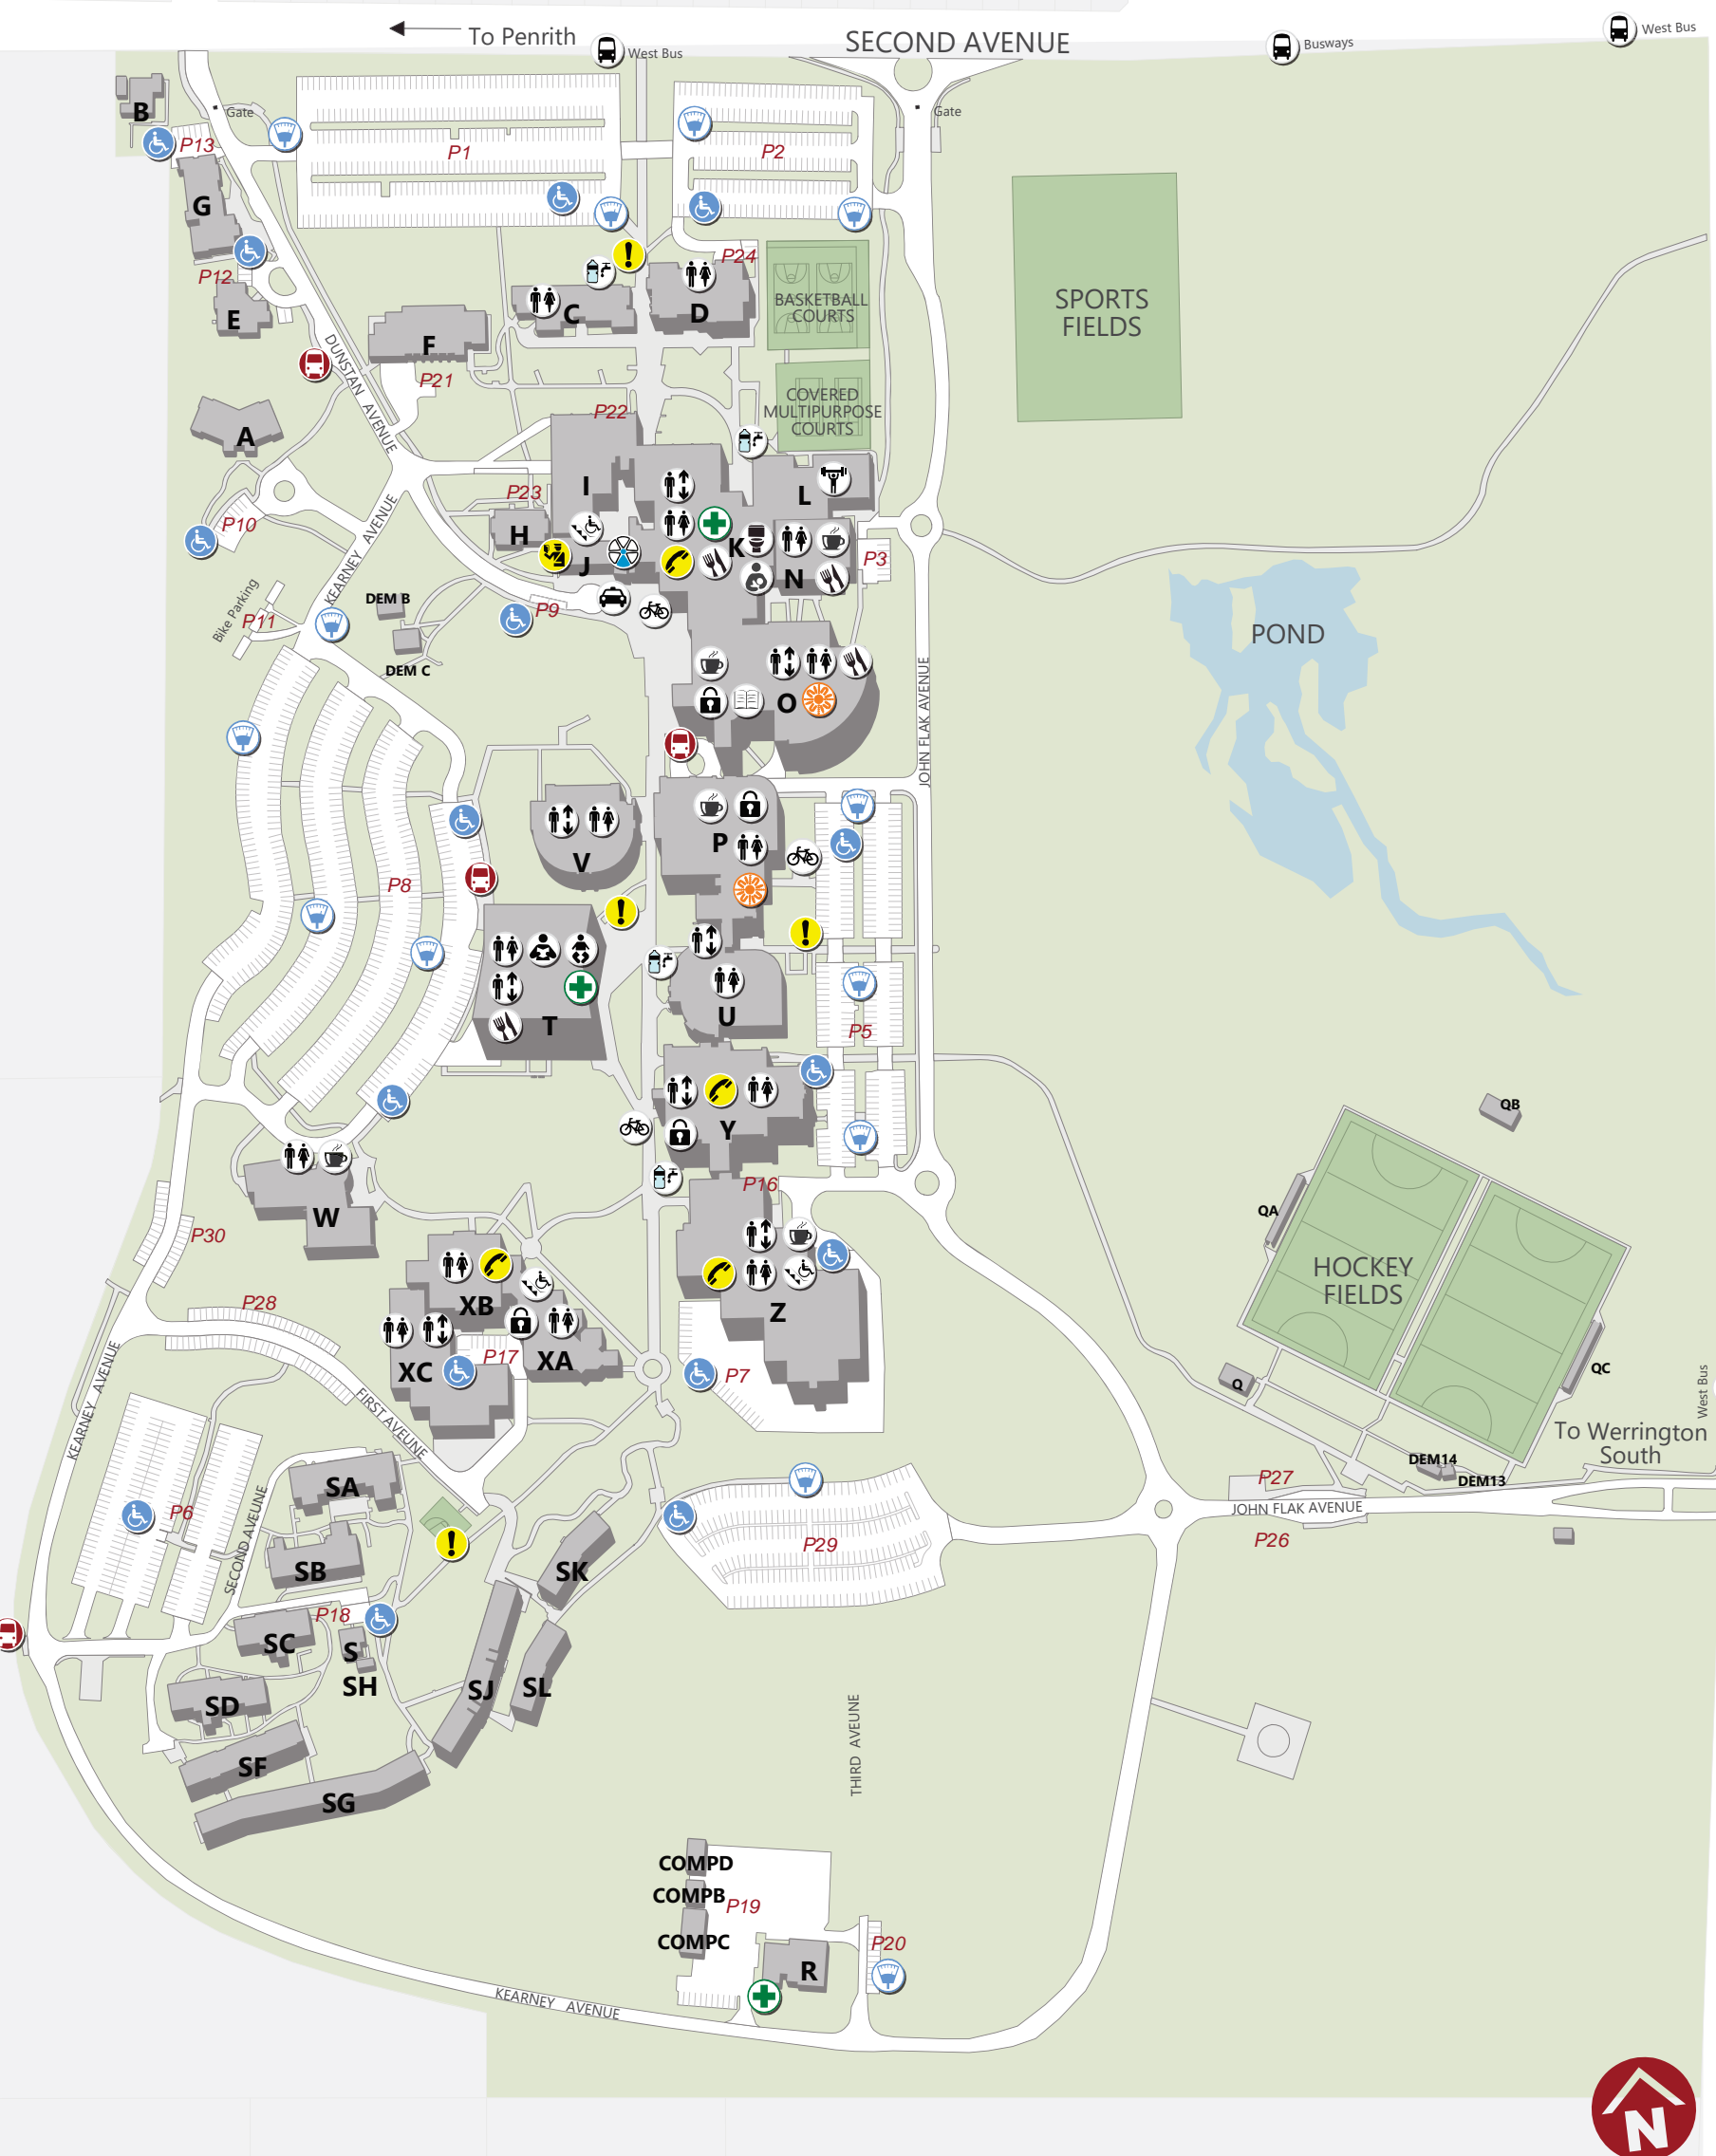

Penrith, Kingswood campus

WESTERN SYDNEY UNIVERSITY

- KEY**
- Campus Safety & Security Office
 - Emergency Contact Point
 - Emergency Phone
 - First Aid
 - Student Central
 - Bike Rack
 - NRMA Meeting Point
 - Baby Change Room
 - Public Toilet
 - Lift
 - Accessible Lift
 - Public Bus Stop
 - Shuttle Bus Stop
 - Taxi Pickup Point
 - Accessible Parking
 - Parking Ticket Machine
 - Filtered Water Refill Station
 - Lockers
 - Kitchenette
 - Student Central
 - Library
 - Food Outlets
 - The Co-op
 - Gym
 - Western Sydney University is a smoke-free environment

Date created : 18 January 2018

Badanami Centre for Indigenous Education	N	Bar Café	N	School of Education	J, K	The College	W
Campus Life Office	N	rawr Energy	K	School of Humanities & Communication Arts	C, F, Z	The MARCS Institute for Brain, Behaviour & Development	Ben Chifley Engineering XB
Campus Safety & Security	J	Subway	O	School of Science & Health	K	Babylab	DEMC
Capital Works & Facilities	K	Three Cows	K	School of Social Sciences & Psychology	P	The Student Experience Office	I
Careers	P	Hockey Centre	Q	Student Administration	I	The Co-op	K
Centre for Educational Research	J	Library	John Phillips Library T	Student Central	K	UniSuper Consultant	V
Cerebral Palsy Alliance	G	Mail Centre	R	Student Support Services		Western Sydney University Gym	L
Childcare Centre	A	Multi Faith Centre Chaplaincy / Muslim Prayer Rooms	H	Counselling Service	P	Western Sydney University Village	SJ
Computer Labs	P	Nordoff Robbins Music Therapy Centre	E	Disability Service	P	Womens Room	N
Computer Labs & IT Support	V	Queer Room	N	PASS Program	V		
Food Outlets		School of Computing, Engineering & Mathematics	Ben Chifley Engineering XB, XC, Y, Z	Student Campus Council	N		
Piccolo Me	P	Centre for Infrastructure Engineering	Ben Chifley Engineering XC, Z	Student Welfare Service	P		