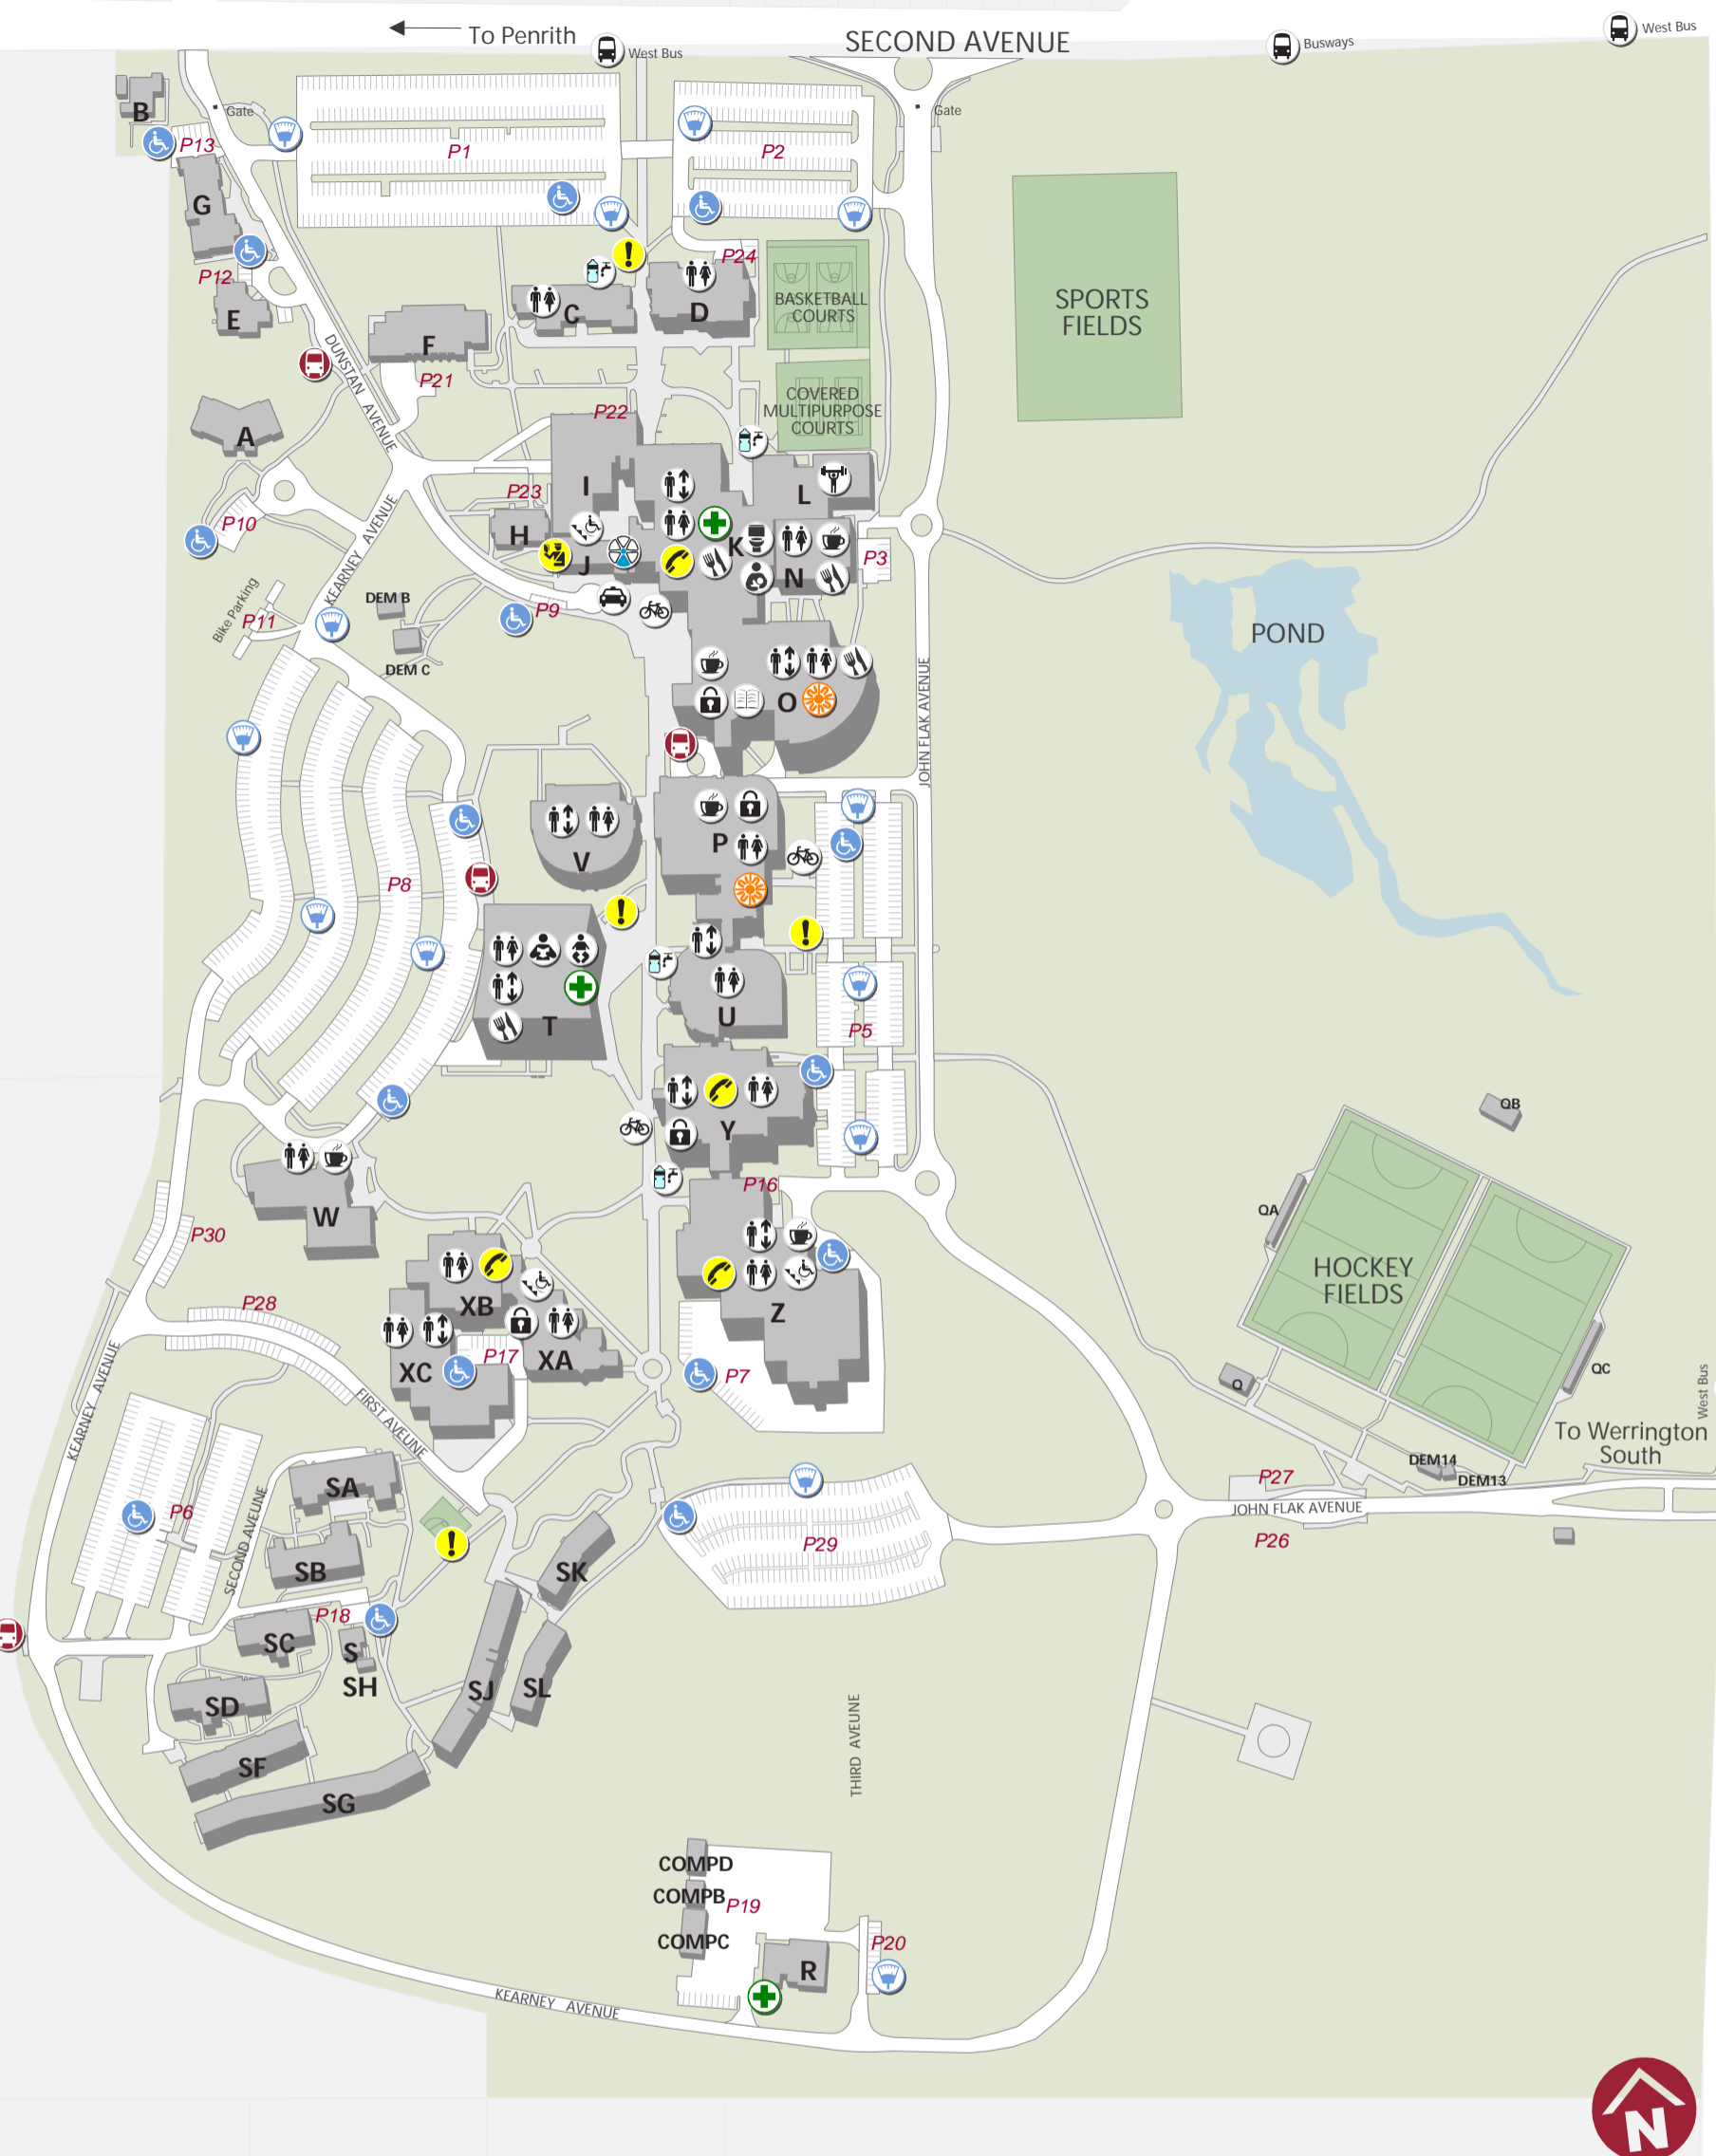

Penrith, Kingswood campus

WESTERN SYDNEY UNIVERSITY

- KEY**
- Campus Safety & Security Office
 - Emergency Contact Point
 - Emergency Phone
 - First Aid
 - Student Central
 - Bike Rack
 - NRMA Meeting Point
 - Baby Change Room
 - Public Toilet
 - Lift
 - Accessible Lift
 - Public Bus Stop
 - Shuttle Bus Stop
 - Taxi Pickup Point
 - Accessible Parking
 - Parking Ticket Machine
 - Filtered Water Refill Station
 - Lockers
 - Kitchenette
 - Student Central
 - Library
 - Food Outlets
 - The Co-op
 - Gym
 - Western Sydney University is a smoke-free environment

Date created : 27 April 2018

Badanami Centre for Indigenous Education	N	Three Cows	K	Queer Room	N	PASS Program	V
Campus Life Office	N	Graduate Research School	K	School of Computing, Engineering & Mathematics	Ben Chifley Engineering XB, XC, Y, Z	Student Campus Council	N
Campus Safety & Security	J	IT Support	V	Centre for Infrastructure Engineering	Ben Chifley Engineering XC, Z	Student Welfare Service	P
Careers	K	Library	John Phillips Library T	School of Education	J, K	The College	W
Centre for Educational Research	J	Mail Centre	R	School of Humanities & Communication Arts	C, F, Z	The MARCS Institute for Brain, Behaviour & Development	Ben Chifley Engineering XB
Cerebral Palsy Alliance	G	Multi Faith Centre Chaplaincy / Muslim Prayer Rooms	H	School of Science & Health	K	Babylab	DEMC
Childcare Centre	A	Nepean Hockey Association	Q	School of Social Sciences & Psychology	P	The Student Experience Office	I
Food Outlets		Nordoff Robbins Music Therapy Centre	E	Psychology Clinics	O	The Co-op	K
Piccolo Me	P	Office of Estate & Commercial	K	Student Central	K	UniSuper Consultant	V
Bar Café	N	Office of the PVC (Digital Futures)	O	Student Support Services		Western Sydney University Gym	L
raw Energy	K	Office of the PVC (Learning Transformations)	O	Counselling Service	P	Western Sydney University Village	SJ
Subway	O	Office of Quality & Performance	K	Disability Service	P	Womens Room	N