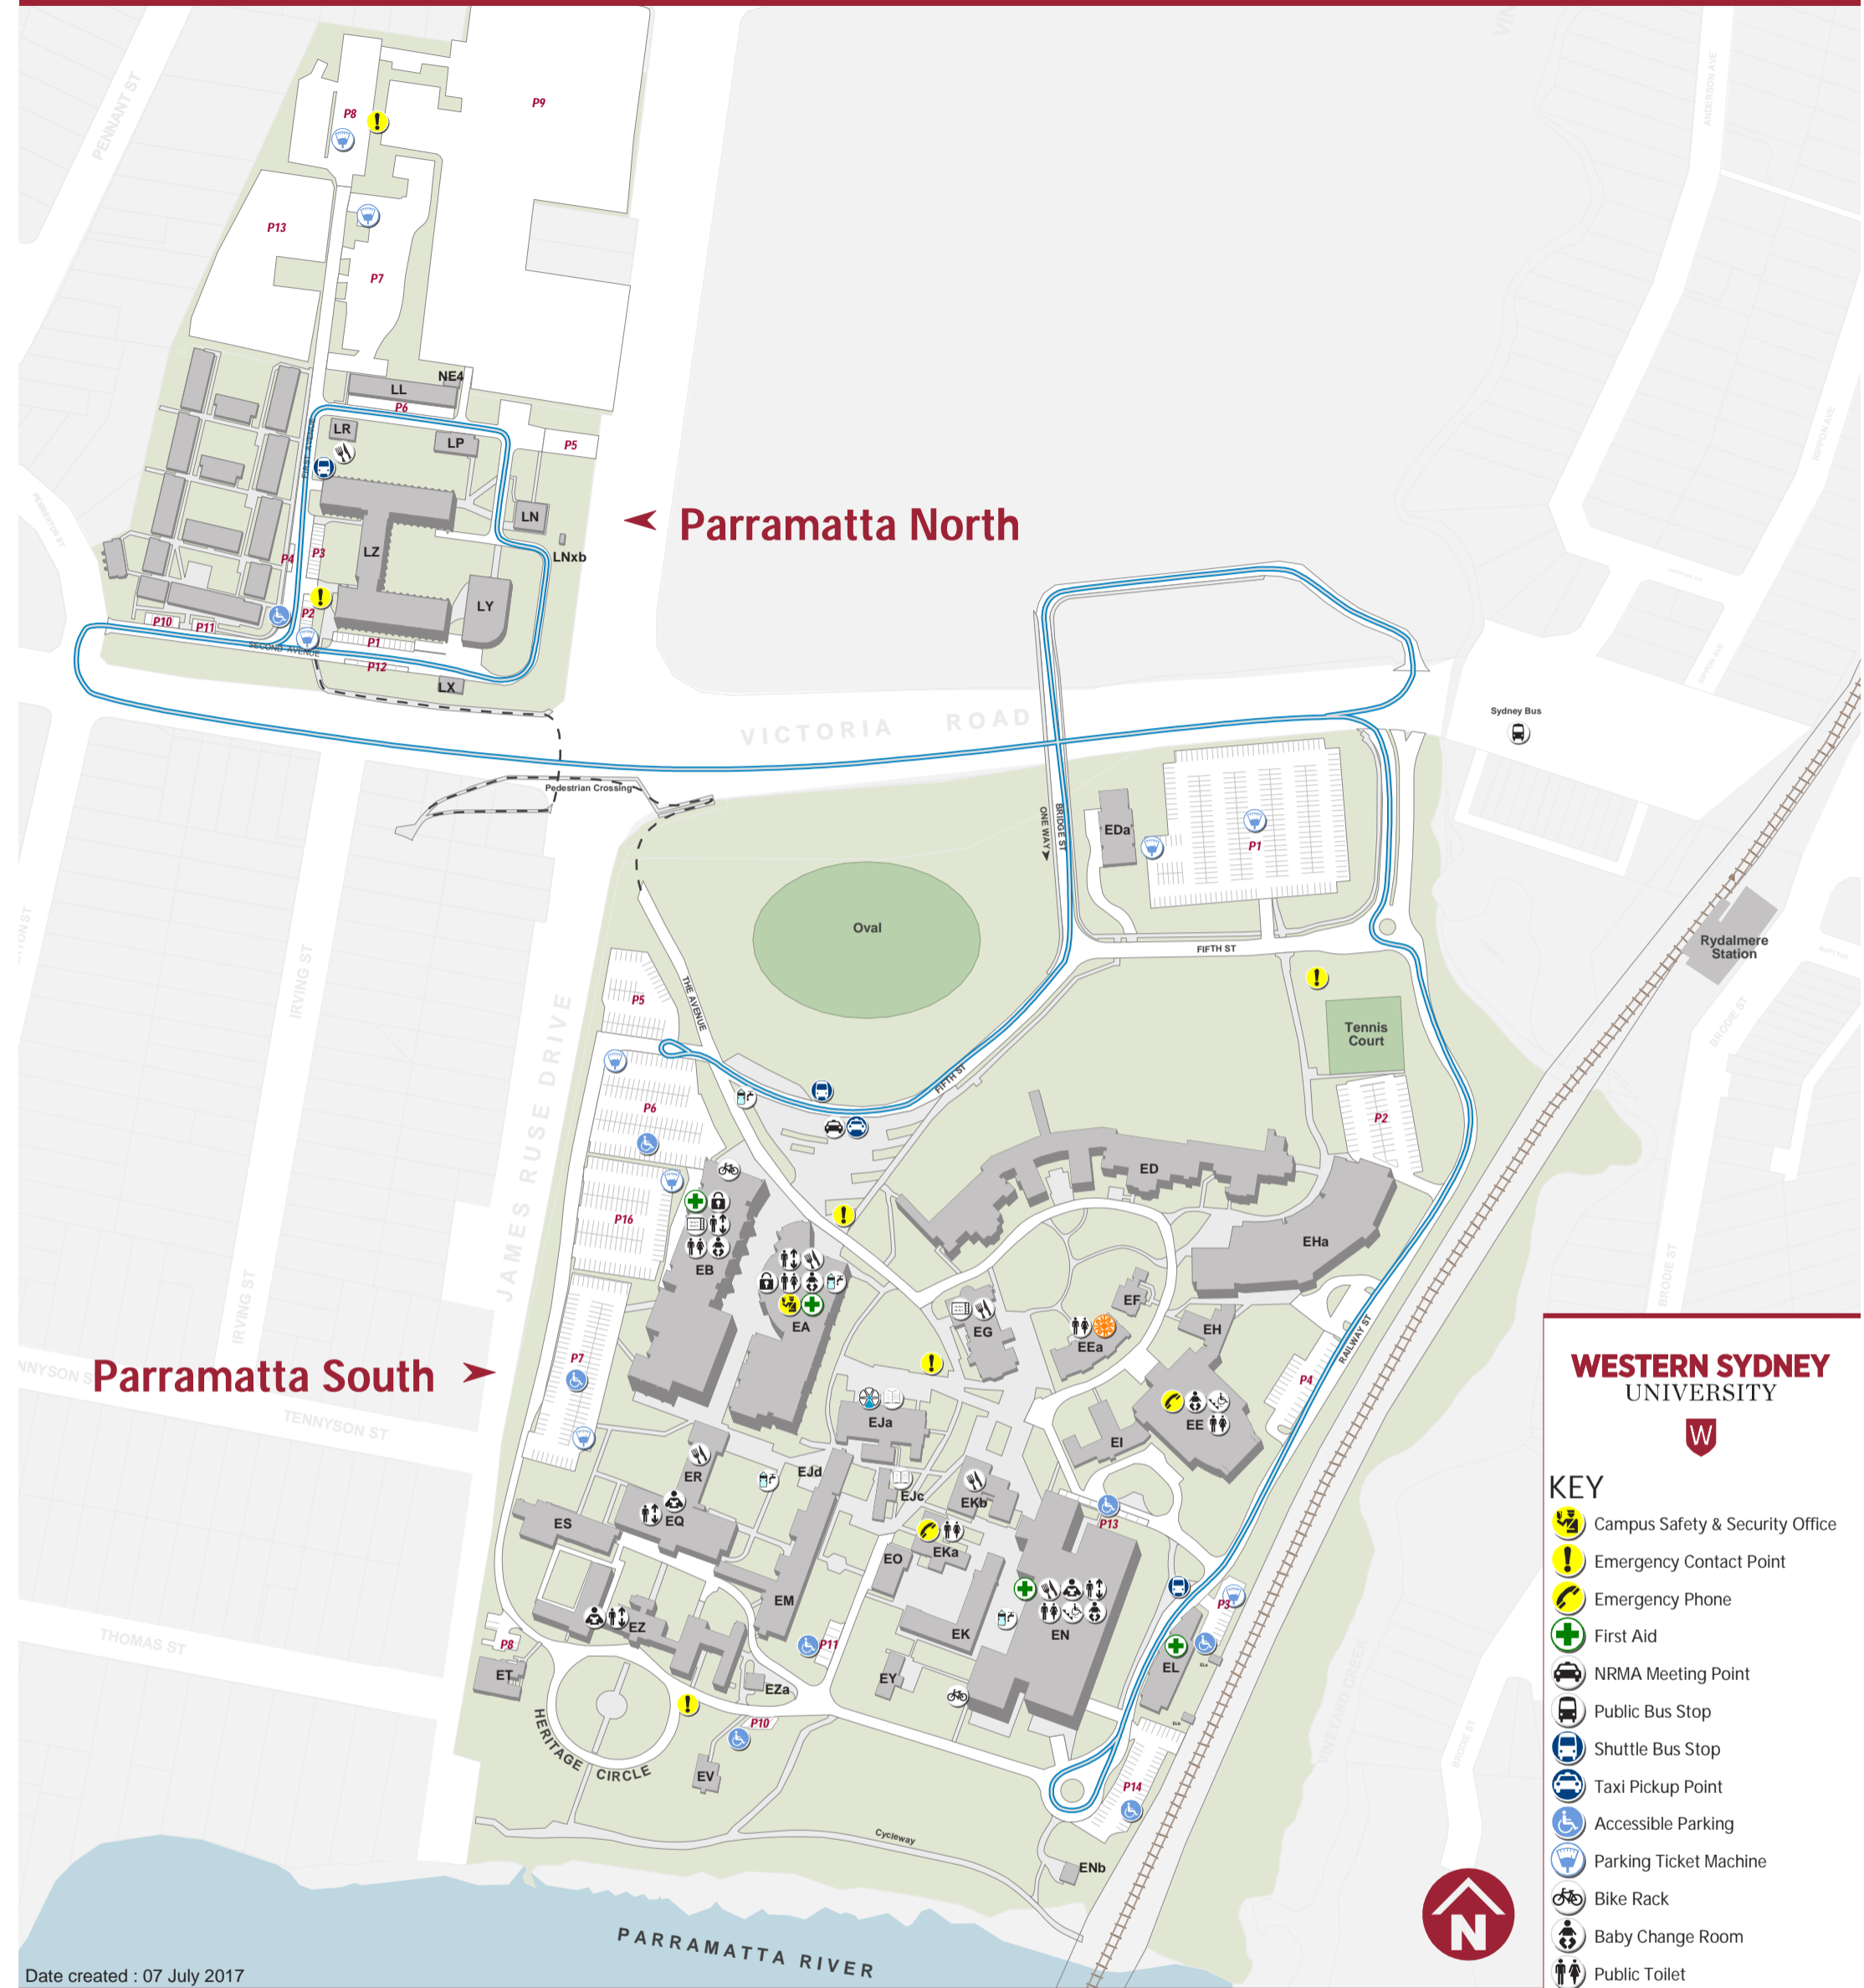

Parramatta campus

WESTERN SYDNEY UNIVERSITY

KEY

- Campus Safety & Security Office
- Emergency Contact Point
- Emergency Phone
- First Aid
- NRMA Meeting Point
- Public Bus Stop
- Shuttle Bus Stop
- Taxi Pickup Point
- Accessible Parking
- Parking Ticket Machine
- Bike Rack
- Baby Change Room
- Public Toilet
- Food Outlets
- Library
- Learning Commons
- Student Central
- Lift
- Accessible Lift
- Filtered Water Refill Station
- Lockers
- Kitchenette / Microwaves
- The Co-op
- Pedestrian Crossing
- Shuttle Bus Route

Western Sydney University is a smoke-free environment

Date created : 07 July 2017

Parramatta North		Parramatta South	
Computer Labs & IT Support	EA	Institute for Culture & Society	EM
Campus Living Villages		Learning Commons	Janice Reid Pavilion EeA
Food Outlets		Administration	ER
Boilerhouse	EKb	Centre for Research in Mathematics	EN
First Stop Kiosk	EA	School of Humanities & Communication Arts	ED
Fusion Bar	EN	Rabbit Hole	EA
Oliver Brown	EG	School of Law	EK, Moot Court EO
rawr Energy Bar	EN	International Centre for Ocean Governance	EJc
Shuttle Stop Café	LN	School of Nursing & Midwifery	EB
Subway	EN	School of Science & Health	EHa
The Bakehouse	ER	School of Social Sciences & Psychology	EHa
Toyo Sushi	EG	Student Central	EJa
Hub for Academic Literacy & Learning (HALL)	EQ	Whitlam Institute	Female Orphan School EZ
Research Engagement, Development & Innovation	River Cottage EV	Womens Room	EB
Student Support Services		Counselling Service	EB
Disability Service	EB	PASS Program	EF
Student Campus Council	EA	Student Welfare Service	EB
The Academy	EA	The Chancellery	EB
Western Sydney International	Drill Master's Cottage ES	UniSuper Consultant	EA