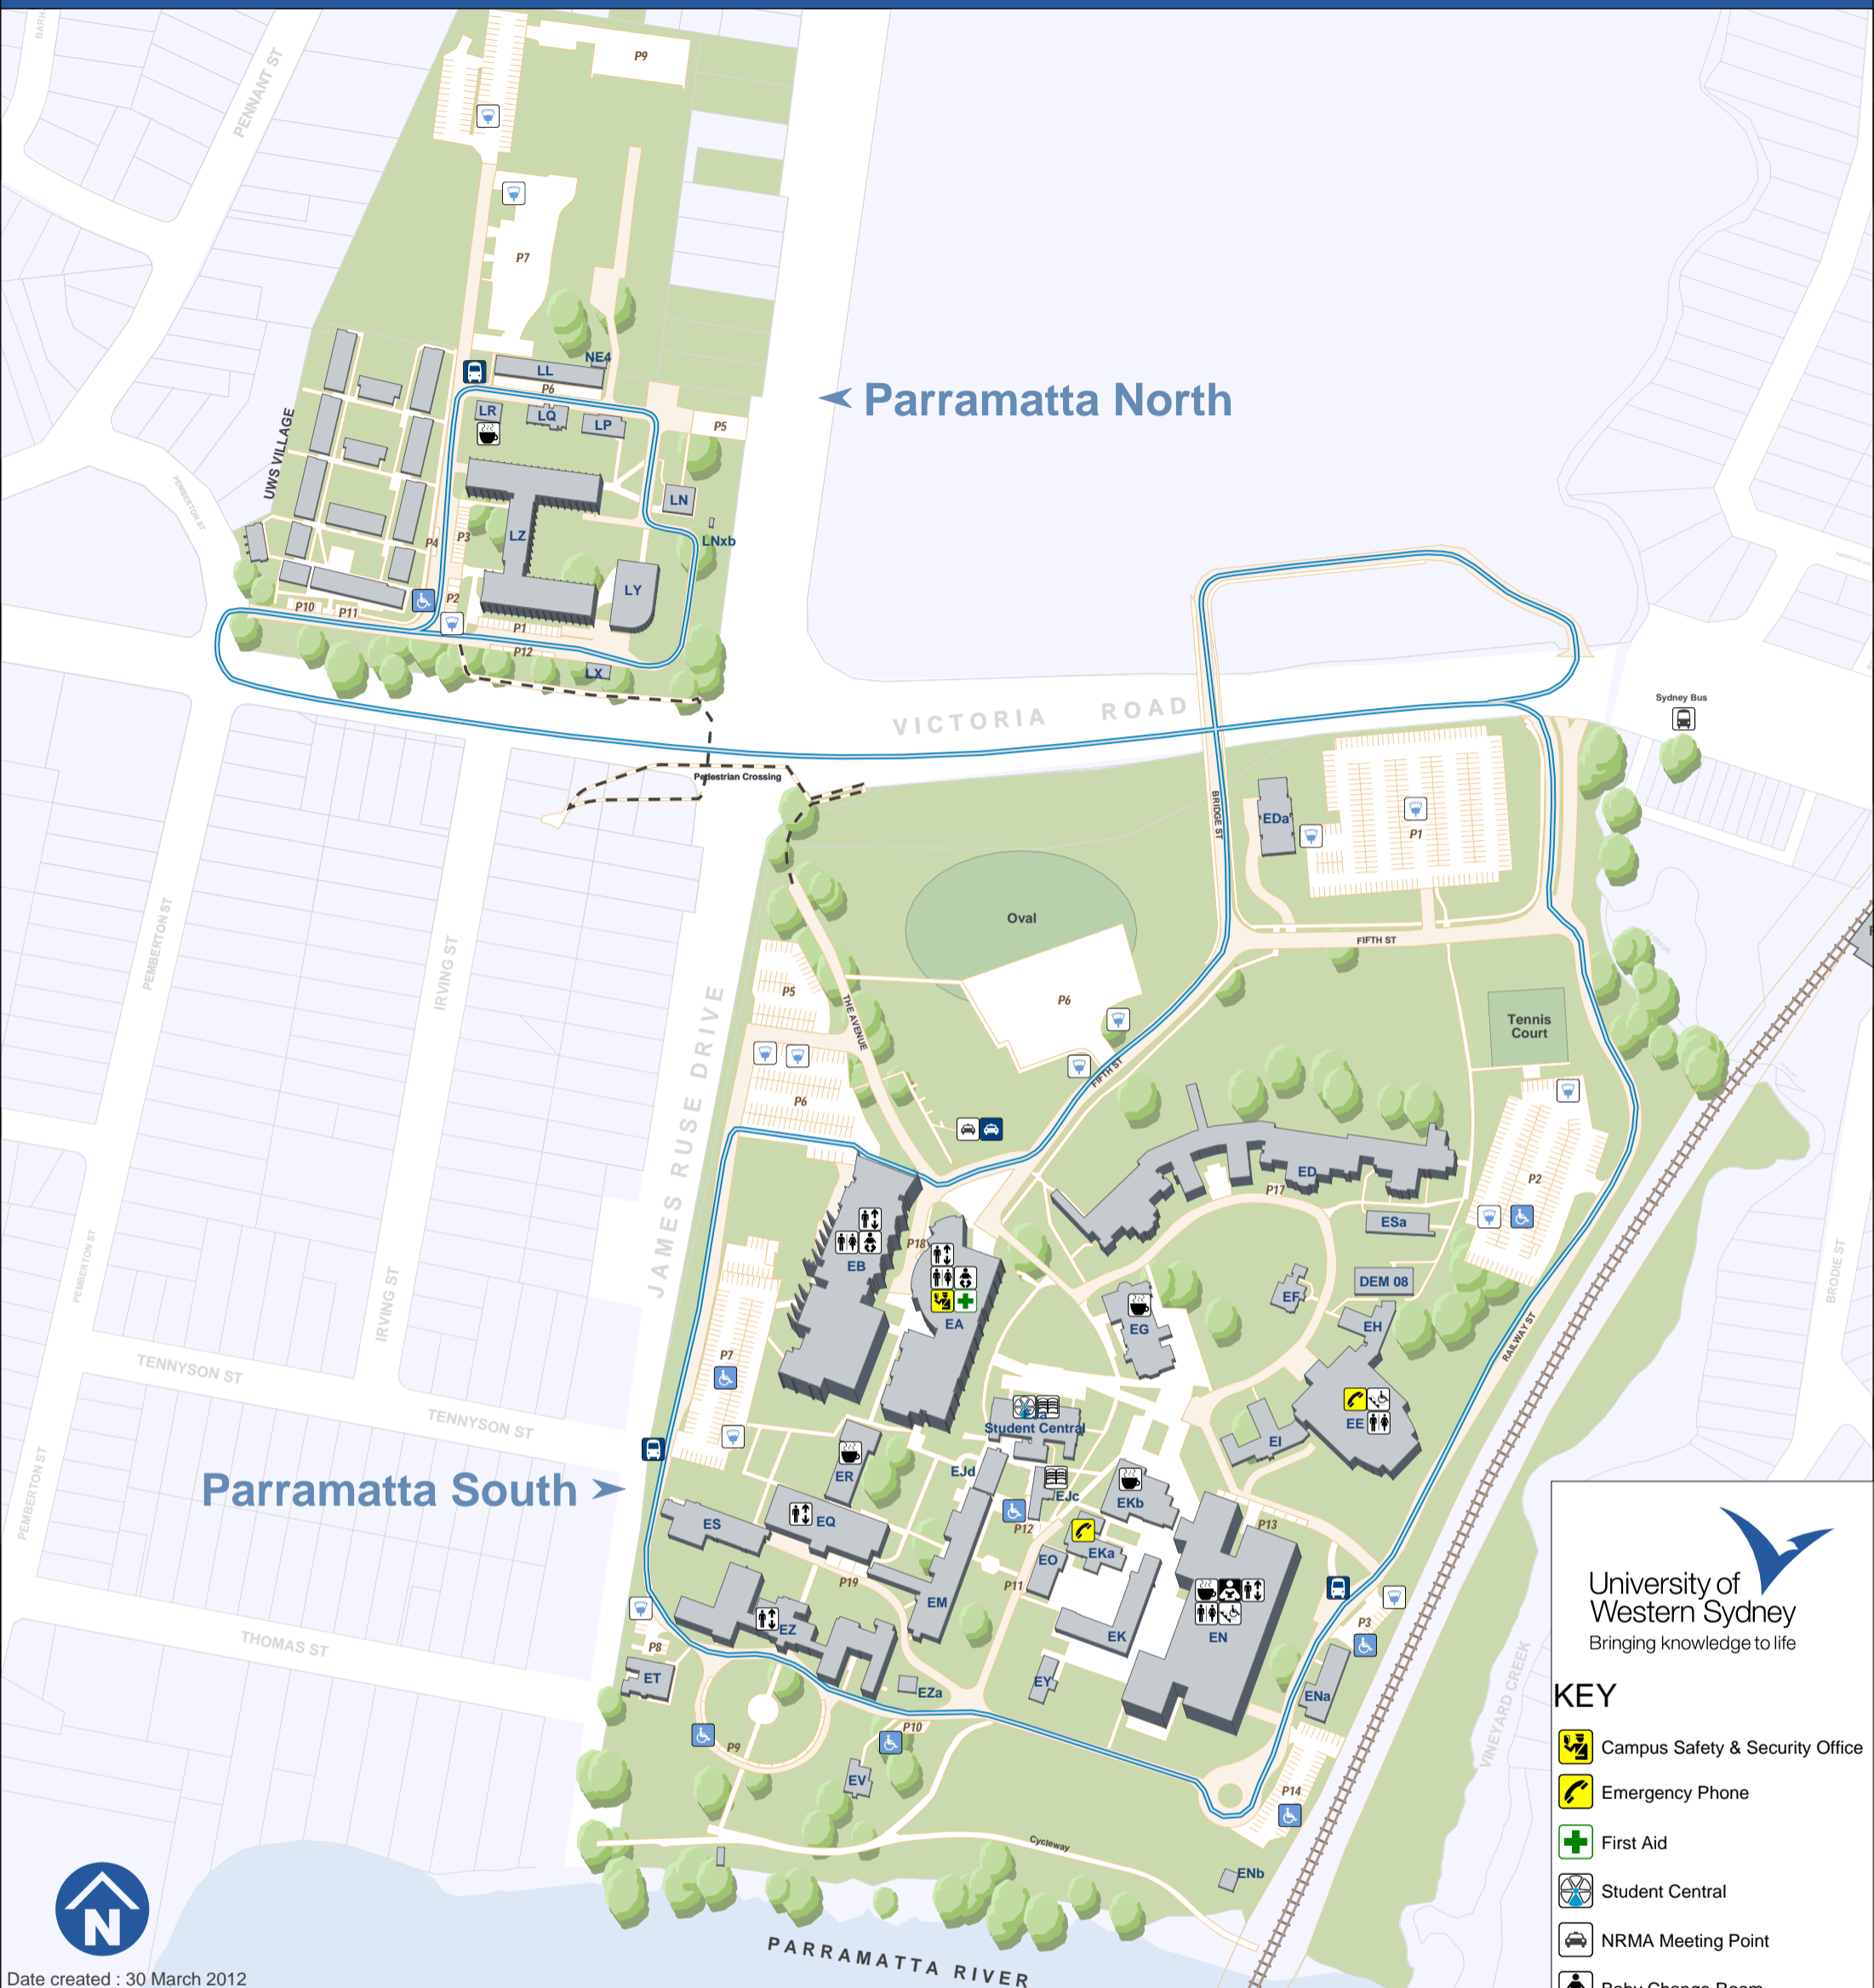

# Parramatta campus

**KEY**

- Campus Safety & Security Office
- Emergency Phone
- First Aid
- Student Central
- NRMA Meeting Point
- Baby Change Room
- Public Toilet
- Lift
- Accessible Lift
- Public Bus Stop
- UWS Shuttle Bus Stop
- Taxi Pickup Point
- Accessible Parking
- Parking Ticket Machine
- Shuttle Bus Route
- Pedestrian Crossing

**Parramatta North**  
Building ID

- LY National Tertiary Education Industry Union
- LP,LY,LZ School of Science and Health

**Parramatta South**  
Building ID

- EE Auditorium
- EY Badanami Centre for Indigenous Education
- EA Campus Safety and Security
- EA Capital Works and Facilities
- ED Centre for Industry and Innovation Studies (Research)
- EZ Conference rooms
- EV, EZa Disaster Response and Resilience (Research)
- EA Information Technology Services
- EM Institute for Culture and Society
- EJd National Disability Coordination Officer
- EH Office of Development

**POINTS OF INTEREST**  
Building ID

- EE Auditorium
- EF Chaplaincy
- EZ Exhibition Galleries
- ESa Muslim Prayer Rooms
- EJa Student Central
- EN Library - Whitlam Library
- LR Shuttle Stop Café
- EKb Boilerhouse
- EG Rec Hall Café
- EN River Café
- EN Subway
- ER The Bakehouse
- EG The Hub Café
- EJc Connect Books
- EJa Connect Central