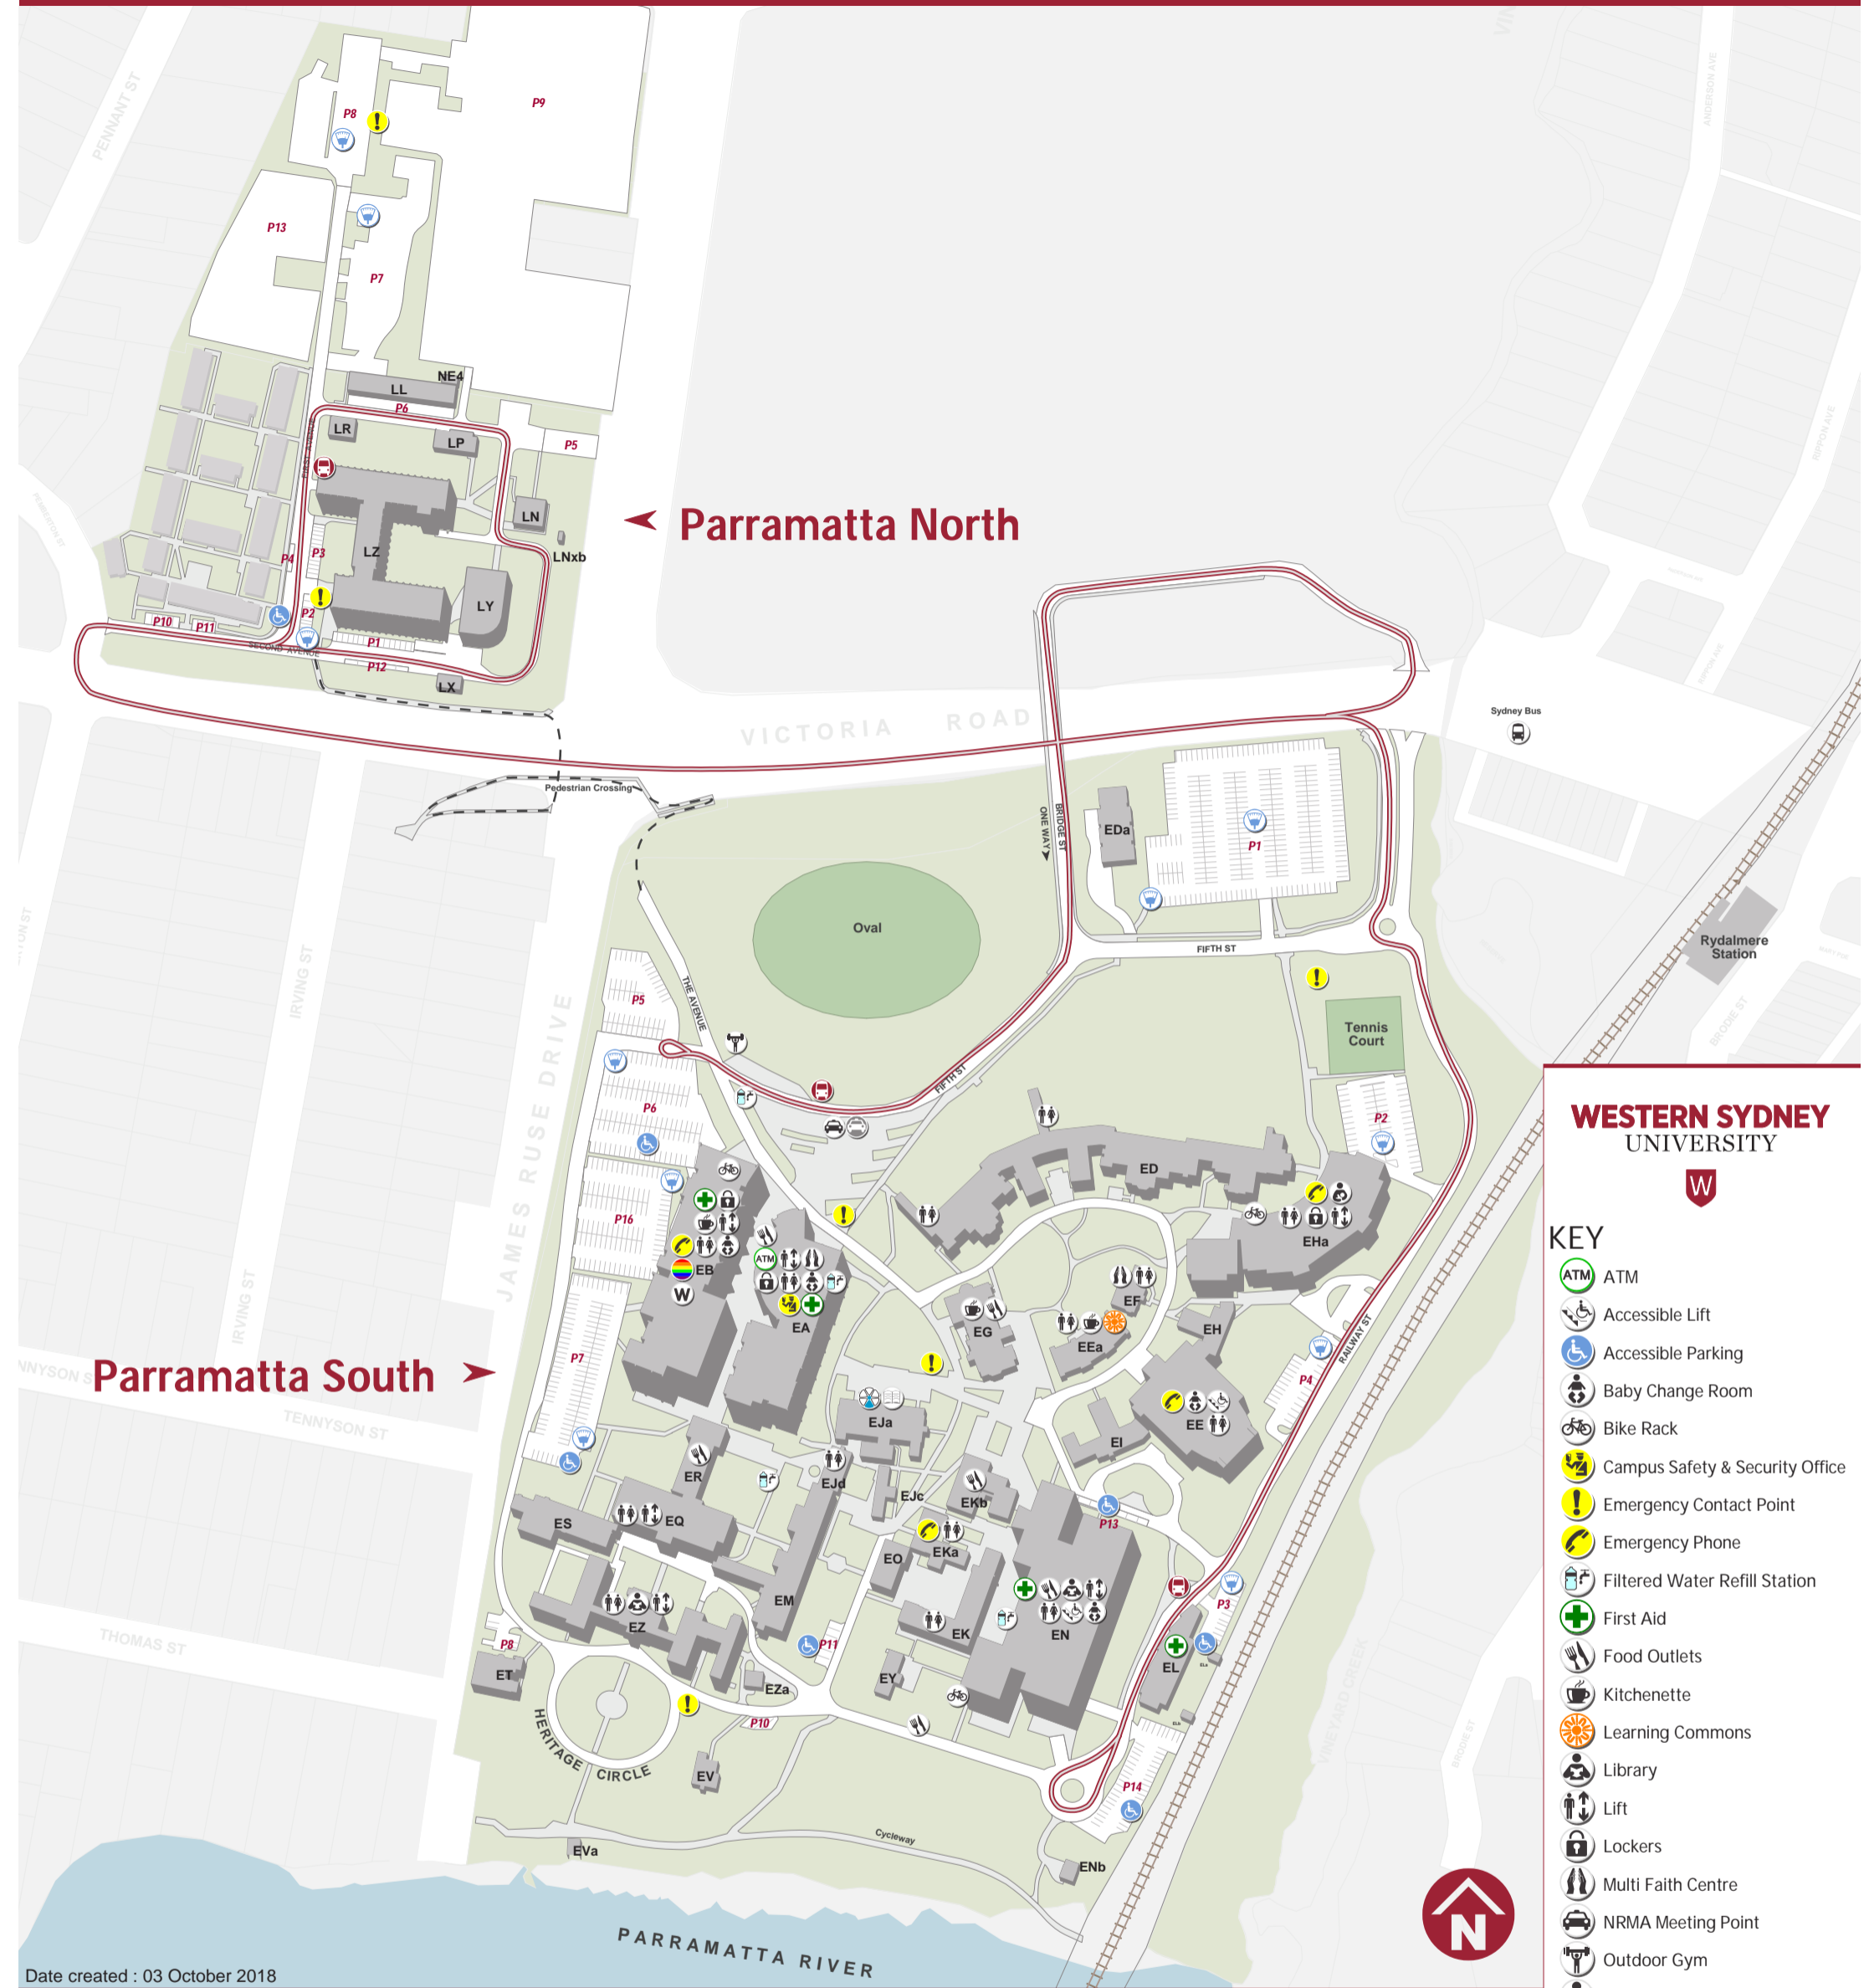

Parramatta campus

WESTERN SYDNEY UNIVERSITY

- KEY**
- ATM
 - Accessible Lift
 - Accessible Parking
 - Baby Change Room
 - Bike Rack
 - Campus Safety & Security Office
 - Emergency Contact Point
 - Emergency Phone
 - Filtered Water Refill Station
 - First Aid
 - Food Outlets
 - Kitchenette
 - Learning Commons
 - Library
 - Lift
 - Lockers
 - Multi Faith Centre
 - NRMA Meeting Point
 - Outdoor Gym
 - Parent Room
 - Parking Ticket Machine
 - Public Bus Stop
 - Public Toilet
 - Queer Room
 - Shuttle Bus Stop
 - Student Central
 - Taxi Pickup Point
 - The Co-op
 - Women's Room
 - Shuttle Bus Route
 - Pedestrian Crossing
 - Western Sydney University is a smoke-free environment