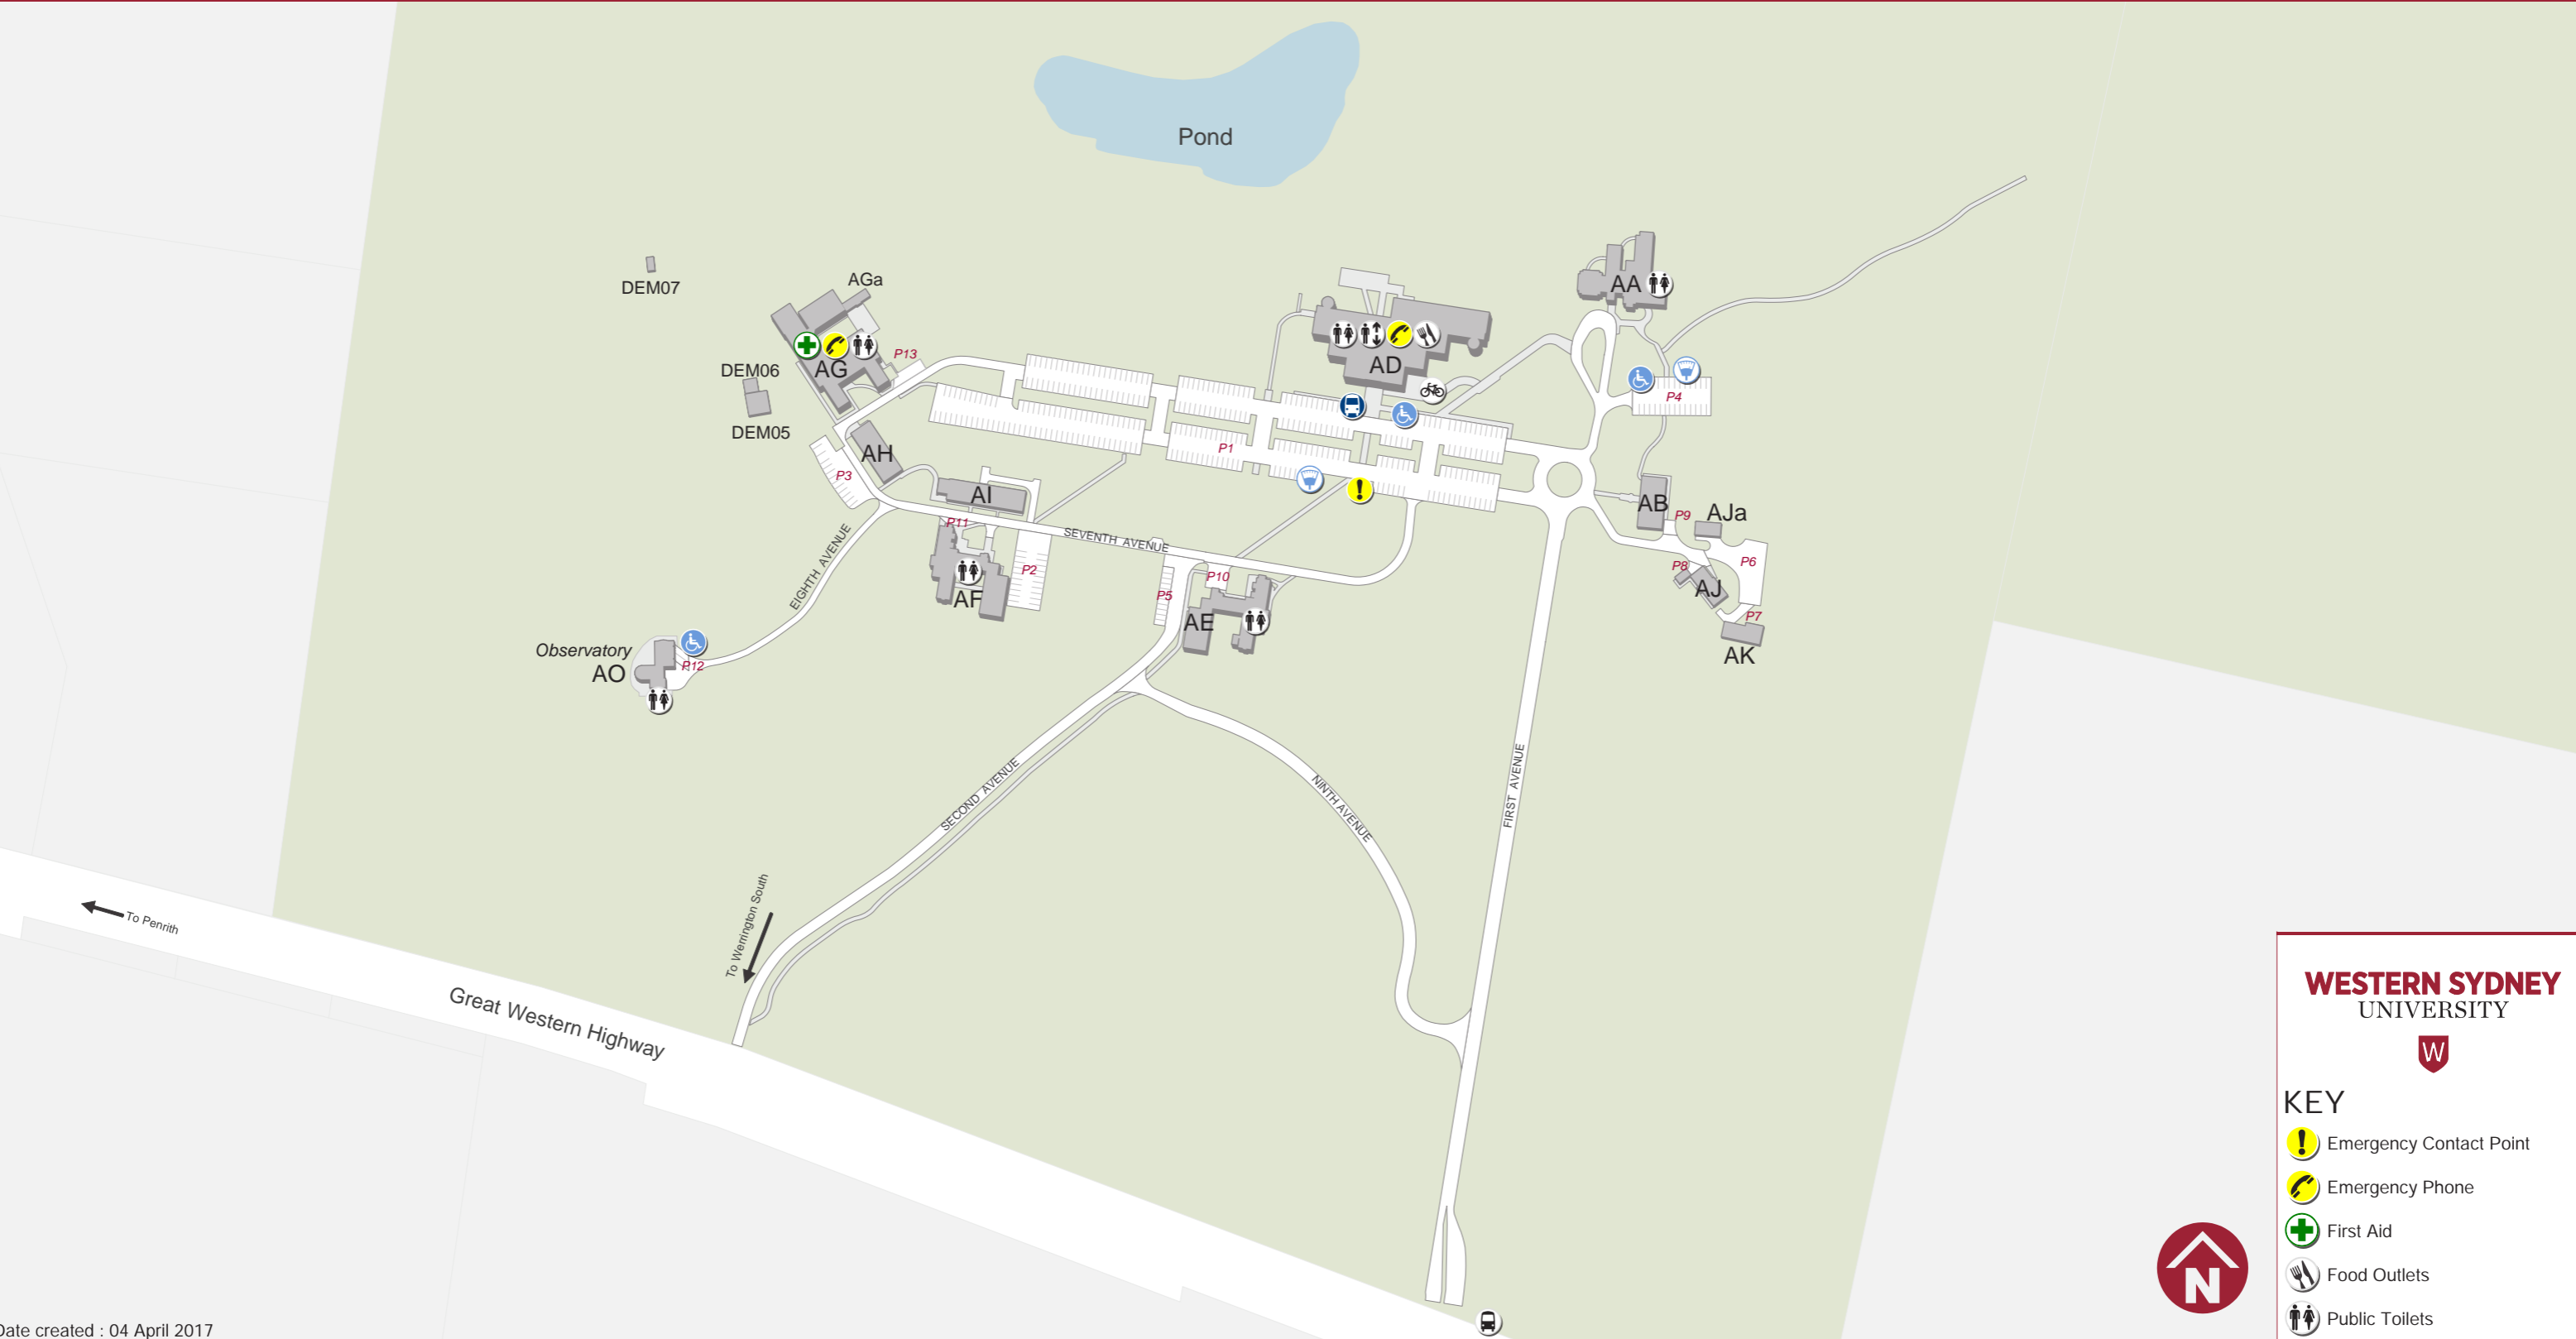

# Penrith, Werrington North campus

## WESTERN SYDNEY UNIVERSITY

- KEY**
- Emergency Contact Point
  - Emergency Phone
  - First Aid
  - Food Outlets
  - Public Toilets
  - Lift
  - Public Bus Stop
  - Shuttle Bus Stop
  - Taxi Pickup Point
  - Bike Rack
  - Accessible Parking
  - Parking Ticket Machine
  - Western Sydney University is a smoke-free environment